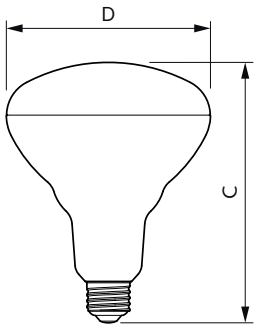

Product data

General Information	
Cap-Base	E26 [Single Contact Medium Screw]
Nominal lifetime	15,000 hour(s)
Switching Cycle	50,000
Rated Lifetime (Hours)	15,000 hour(s)
Lighting Technology	LED
EU RoHS compliant	Yes
Light Technical	
Color Code	927-922 [CCT of 2700K-2200K]
Beam Angle (Nom)	110 degree(s)
Luminous Flux	2,175 lm
Color Designation	Warm Glow(WG)
Correlated Color Temperature (Nom)	2700 2200 K
Luminous Efficacy (rated) (Nom)	108.00 lm/W
Color Consistency	<4
Color rendering index (CRI)	90
LLMF At End Of Nominal Lifetime (Nom)	70 %
Operating and Electrical	
Line Frequency	60 Hz
Input Frequency	60 Hz
Power Consumption	20 W

Lamp Current (Nom)	180 mA
Wattage Equivalent	0 W
Starting Time (Nom)	0.5 s
Warm-up time to 60% light	0.5 s
Power Factor (Fraction)	0.7
Voltage (Nom)	120 V
Temperature	
T-Case Maximum (Nom)	85 °C
Controls and Dimming	
Dimmable	Yes
Mechanical and Housing	
Bulb Finish	Frosted
Bulb Material	Plastic
Bulb Shape	BR40
Approval and Application	
EyeComfort	Yes
Product Data	
Order product name	20BR40/PER/927-22/E26/WG/HO 4/1FB T20

Dimensional drawing

Product	D	C
20BR40/PER/927-22/E26/WG/HO 4/1FB T20	123 mm	158 mm

Photometric data

General uniform lighting - 20BR40/PER/927-22/E26/WG/HO 4/1FB T20

Light Distribution Diagram - 20BR40/PER/927-22/E26/WG/HO 4/1FB T20