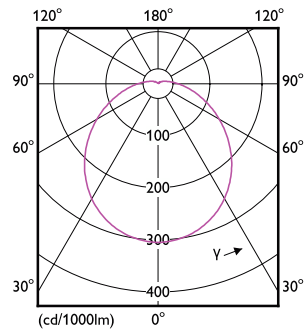

Product data

General Information	
Cap-Base	E26 [Single Contact Medium Screw]
Nominal lifetime	15,000 hour(s)
Switching Cycle	50,000
Rated Lifetime (Hours)	15,000 hour(s)
Lighting Technology	LED
EU RoHS compliant	Yes
Light Technical	
Color Code	927-922 [CCT of 2700K-2200K]
Beam Angle (Nom)	110 degree(s)
Luminous Flux	2,175 lm
Color Designation	Warm Glow(WG)
Correlated Color Temperature (Nom)	2700 2200 K
Luminous Efficacy (rated) (Nom)	108.00 lm/W
Color Consistency	<4
Color rendering index (CRI)	90
LLMF At End Of Nominal Lifetime (Nom)	70 %
Operating and Electrical	
Line Frequency	60 Hz
Input Frequency	60 Hz
Power Consumption	20 W

Dimensional drawing

Product	D	C
20BR40/PER/927-22/E26/WG/HO 4/1FB T20	123 mm	158 mm

Photometric data

General uniform lighting - 20BR40/PER/927-22/E26/WG/HO 4/1FB T20

Light Distribution Diagram - 20BR40/PER/927-22/E26/WG/HO 4/1FB T20