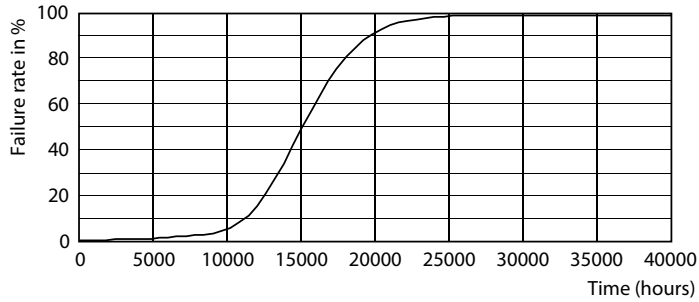

Lifetime

Life Expectancy Diagram - 8.8A19/PER/930/P/GU24/DIM 6/1FB T20