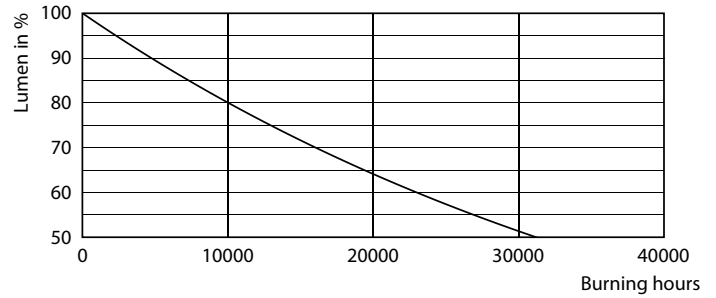

Lumen Maintenance Diagram - 8.8A19/PER/930/P/GU24/DIM 6/1FB T20