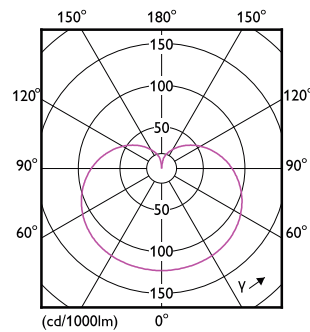

Photometric data

Light Distribution Diagram - 8.8A19/PER/930/P/GU24/DIM 6/1FB T20