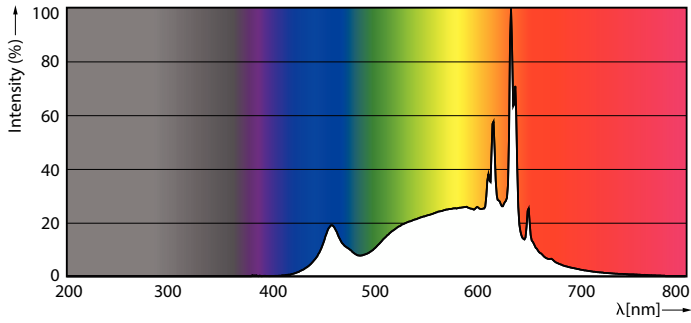

### Product data

General Information		Operating and Electrical	
Cap-Base	GU24	Line Frequency	60 Hz
Nominal lifetime	15,000 hour(s)	Input Frequency	60 Hz
Switching Cycle	50,000	Power Consumption	8.8 W
Rated Lifetime (Hours)	15,000 hour(s)	Lamp Current (Nom)	80 mA
Lighting Technology	LED	Wattage Equivalent	60 W
EU RoHS compliant	Yes	Starting Time (Nom)	0.5 s
		Warm-up time to 60% light	0.5 s
		Power Factor (Fraction)	0.7
		Voltage (Nom)	120 V
Light Technical		Temperature	
Color Code	930 [CCT of 3000K]	T-Case Maximum (Nom)	90 °C
Color Code	930 [CCT of 3000K]		
Beam Angle (Nom)	250 degree(s)	Controls and Dimming	
Luminous Flux	800 lm	Dimmable	Yes
Color Designation	White (WH)		
Correlated Color Temperature (Nom)	3000 K	Mechanical and Housing	
Luminous Efficacy (rated) (Nom)	90.00 lm/W	Bulb Finish	Frosted
Color Consistency	<4	Bulb Material	Plastic
Color rendering index (CRI)	90		
LLMF At End Of Nominal Lifetime (Nom)	70 %		

## Photometric data

Spectral Power Distribution Colour - 8.8A19/PER/930/P/GU24/DIM 6/1FB T20