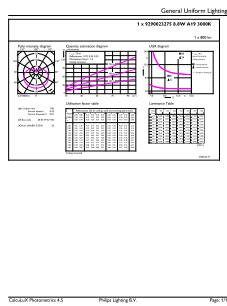

Photometric data

General uniform lighting - 8.8A19/PER/930/P/GU24/DIM 6/1FB T20