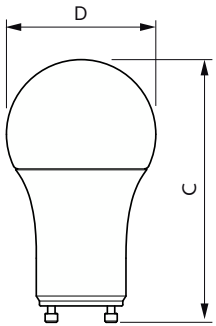

## Dimensional drawing

Product	D	C
8.8A19/PER/930/P/GU24/DIM 6/1FB T20	60 mm	106 mm