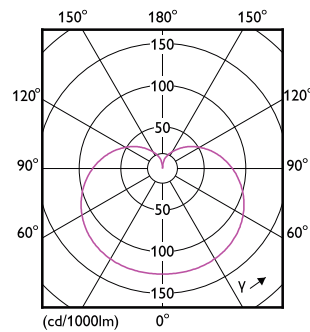

Product data

General Information		Operating and Electrical	
Cap-Base	E26 [Single Contact Medium Screw]	Line Frequency	60 Hz
Nominal lifetime	15,000 hour(s)	Input Frequency	60 Hz
Switching Cycle	50,000	Power Consumption	16 W
Lighting Technology	LED	Lamp Current (Nom)	135 mA
EU RoHS compliant	Yes	Wattage Equivalent	100 W
Light Technical		Starting Time (Nom)	0.5 s
Color Code	922-927 [CCT of 2200K-2700K]	Warm-up time to 60% light	0.5 s
Beam Angle (Nom)	250 degree(s)	Power Factor (Fraction)	0.7
Luminous Flux	1,600 lm	Voltage (Nom)	120 V
Color Designation	Warm Glow(WG)	Temperature	
Correlated Color Temperature (Nom)	2200 2700 K	T-Case Maximum (Nom)	90 °C
Luminous Efficacy (rated) (Nom)	100.00 lm/W	Controls and Dimming	
Color Consistency	<4	Dimmable	Yes
Color rendering index (CRI)	90	Mechanical and Housing	
LLMF At End Of Nominal Lifetime (Nom)	70 %	Bulb Finish	Frosted

Application Conditions

can it be used in closed luminaires	Yes
-------------------------------------	-----

Product Data

Order product name	16A19/PER/927-22/P/E26/WG 6/1FB T20
Full product name	16A19/PER/927-22/P/E26/WG 6/1FB T20
Order code	929002285504
Material Nr. (12NC)	929002285504
Numerator - Quantity Per Pack	1
EAN/UPC - Product/Case	046677561024
Numerator - Packs per outer box	6
EAN/UPC - Case	50046677561029

Dimensional drawing

Product	D	C
16A19/PER/927-22/P/E26/WG 6/1FB T20	60 mm	112 mm

Photometric data

General uniform lighting - 16A19/PER/927-22/P/E26/WG 6/1FB T20

Light Distribution Diagram - 16A19/PER/927-22/P/E26/WG 6/1FB T20

MasterClass Plastic (WarmGlow) A-Shape Lamps

Photometric data

Spectral Power Distribution Colour - 16A19/PER/927-22/P/E26/WG 6/1FB T20

Lifetime

Life Expectancy Diagram - 16A19/PER/927-22/P/E26/WG 6/1FB T20