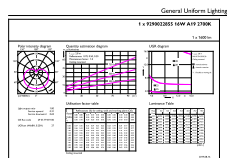

Application Conditions

can it be used in closed luminaires	Yes
-------------------------------------	-----

Product Data

Order product name	16A19/PER/927-22/P/E26/WG 6/1FB T20
Full product name	16A19/PER/927-22/P/E26/WG 6/1FB T20
Order code	929002285504
Material Nr. (12NC)	929002285504
Numerator - Quantity Per Pack	1
EAN/UPC - Product/Case	046677561024
Numerator - Packs per outer box	6
EAN/UPC - Case	50046677561029

Dimensional drawing

Product	D	C
16A19/PER/927-22/P/E26/WG 6/1FB T20	60 mm	112 mm

Photometric data

General uniform lighting - 16A19/PER/927-22/P/E26/WG 6/1FB T20

Light Distribution Diagram - 16A19/PER/927-22/P/E26/WG 6/1FB T20