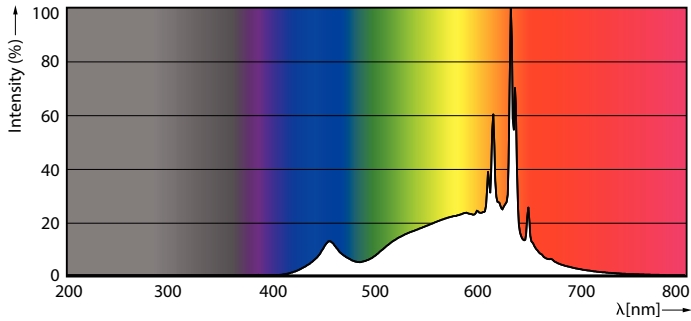

Product data

General Information		Operating and Electrical	
Cap-Base	E26 [Single Contact Medium Screw]	Line Frequency	60 Hz
Nominal lifetime	15,000 hour(s)	Input Frequency	60 Hz
Switching Cycle	50,000	Power Consumption	16 W
Lighting Technology	LED	Lamp Current (Nom)	135 mA
EU RoHS compliant	Yes	Wattage Equivalent	100 W
Light Technical		Starting Time (Nom)	0.5 s
Color Code	922-927 [CCT of 2200K-2700K]	Warm-up time to 60% light	0.5 s
Beam Angle (Nom)	250 degree(s)	Power Factor (Fraction)	0.7
Luminous Flux	1,600 lm	Voltage (Nom)	120 V
Color Designation	Warm Glow(WG)	Temperature	
Correlated Color Temperature (Nom)	2200 2700 K	T-Case Maximum (Nom)	90 °C
Luminous Efficacy (rated) (Nom)	100.00 lm/W	Controls and Dimming	
Color Consistency	<4	Dimmable	Yes
Color rendering index (CRI)	90	Mechanical and Housing	
LLMF At End Of Nominal Lifetime (Nom)	70 %	Bulb Finish	Frosted

Dimensional drawing

Product	D	C
16A19/PER/927-22/P/E26/WG 6/1FB T20	60 mm	112 mm

Photometric data

General uniform lighting - 16A19/PER/927-22/P/E26/WG 6/1FB T20

Light Distribution Diagram - 16A19/PER/927-22/P/E26/WG 6/1FB T20

MasterClass Plastic (WarmGlow) A-Shape Lamps

Photometric data

Spectral Power Distribution Colour - 16A19/PER/927-22/P/E26/WG 6/1FB T20

Lifetime

Life Expectancy Diagram - 16A19/PER/927-22/P/E26/WG 6/1FB T20