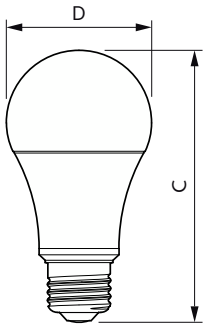

Product data

General Information		Operating and Electrical	
Cap-Base	E26 [Single Contact Medium Screw]	Line Frequency	60 Hz
Nominal lifetime	15,000 hour(s)	Input Frequency	60 Hz
Switching Cycle	50,000	Power Consumption	16 W
Lighting Technology	LED	Lamp Current (Nom)	135 mA
EU RoHS compliant	Yes	Wattage Equivalent	100 W
Light Technical		Starting Time (Nom)	0.5 s
Color Code	922-927 [CCT of 2200K-2700K]	Warm-up time to 60% light	0.5 s
Beam Angle (Nom)	250 degree(s)	Power Factor (Fraction)	0.7
Luminous Flux	1,600 lm	Voltage (Nom)	120 V
Color Designation	Warm Glow(WG)	Temperature	
Correlated Color Temperature (Nom)	2200 2700 K	T-Case Maximum (Nom)	90 °C
Luminous Efficacy (rated) (Nom)	100.00 lm/W	Controls and Dimming	
Color Consistency	<4	Dimmable	Yes
Color rendering index (CRI)	90	Mechanical and Housing	
LLMF At End Of Nominal Lifetime (Nom)	70 %	Bulb Finish	Frosted

MasterClass Plastic (WarmGlow) A-Shape Lamps

Bulb Material	Plastic
Bulb Shape	A19
UL Wet/ damp/ dry location	Damp location

Approval and Application

Energy Consumption kWh/1000 h	- kWh
Energy Certifications	Energy Star
T20 compliant	Yes

Application Conditions

can it be used in closed luminaires	Yes
-------------------------------------	-----

Product Data

Order product name	16A19/PER/927-22/P/E26/WG 6/1FB T20
Full product name	16A19/PER/927-22/P/E26/WG 6/1FB T20
Order code	929002285504
Material Nr. (12NC)	929002285504
Numerator - Quantity Per Pack	1
EAN/UPC - Product/Case	046677561024
Numerator - Packs per outer box	6
EAN/UPC - Case	50046677561029

Dimensional drawing

Product	D	C
16A19/PER/927-22/P/E26/WG 6/1FB T20	60 mm	112 mm

Photometric data

General uniform lighting - 16A19/PER/927-22/P/E26/WG 6/1FB T20

Light Distribution Diagram - 16A19/PER/927-22/P/E26/WG 6/1FB T20