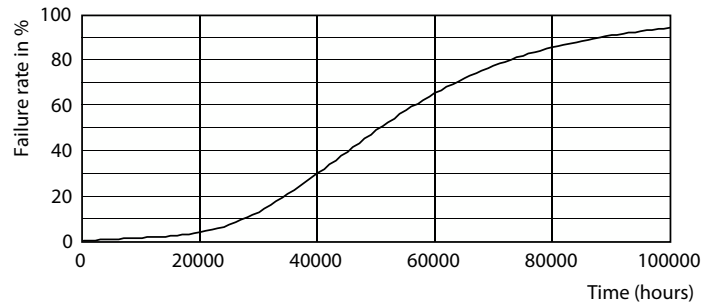

LED Corn Cobs

Lifetime

Lumen Maintenance Diagram - 120CC/LED/830/ND EX39 BB 6/1

Life Expectancy Diagram - 120CC/LED/830/ND EX39 BB 6/1