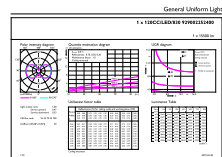

Photometric data

Light Distribution Diagram - 120CC/LED/830/ND EX39 BB 6/1

Accent Lighting Spots - 120CC/LED/830/ND EX39 BB 6/1