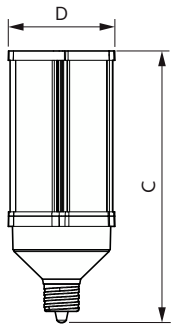

Temperature	
T-Case Maximum (Nom)	203 °F

Controls and Dimming	
Dimmable	No

Mechanical and Housing	
Bulb Finish	Clear
Bulb Shape	Corncob

Approval and Application	
Energy Consumption kWh/1000 h	120 kWh

Product Data	
Order product name	120CC/LED/830/ND EX39 BB 6/1
Full product name	120CC/LED/830/ND EX39 BB 6/1
Order code	553503
Material Nr. (12NC)	929002252404

LED Corn Cobs

Numerator - Quantity Per Pack	1
EAN/UPC - Product/Case	046677553500
Numerator - Packs per outer box	6

EAN/UPC - Case	50046677553505
----------------	----------------

Dimensional drawing

Product	D	C
120CC/LED/830/ND EX39 BB 6/1	4-7/8 inch	12-3/8 inch

Photometric data

Light Distribution Diagram - 120CC/LED/830/ND EX39 BB 6/1

Accent Lighting Spots - 120CC/LED/830/ND EX39 BB 6/1

Spectral Power Distribution Colour - 120CC/LED/830/ND EX39 BB 6/1

LED Corn Cobs