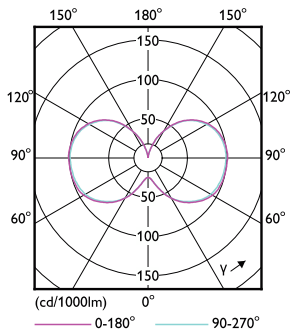

LED Corn Cobs

Numerator - Quantity Per Pack	1
EAN/UPC - Product/Case	046677553500
Numerator - Packs per outer box	6

EAN/UPC - Case	50046677553505
----------------	----------------

Dimensional drawing

Product	D	C
120CC/LED/830/ND EX39 BB 6/1	4-7/8 inch	12-3/8 inch

Photometric data

Light Distribution Diagram - 120CC/LED/830/ND EX39 BB 6/1

Accent Lighting Spots - 120CC/LED/830/ND EX39 BB 6/1

Spectral Power Distribution Colour - 120CC/LED/830/ND EX39 BB 6/1

LED Corn Cobs