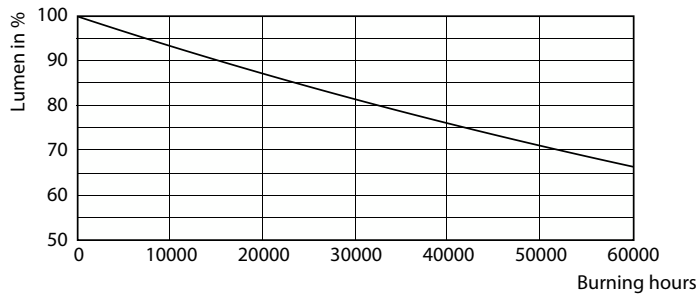

LED Corn Cobs

Lifetime

Lumen Maintenance Diagram - 120CC/LED/830/ND EX39 BB 6/1

Life Expectancy Diagram - 120CC/LED/830/ND EX39 BB 6/1