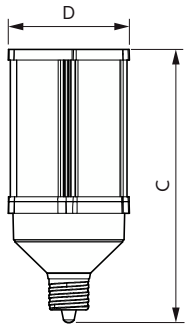

Temperature	
T-Case Maximum (Nom)	203 °F

Controls and Dimming	
Dimmable	No

Mechanical and Housing	
Bulb Finish	Clear
Bulb Shape	Corncob

Approval and Application	
Energy Consumption kWh/1000 h	100 kWh

Product Data	
Order product name	100CC/LED/840/ND EX39 BB 6/1
Full product name	100CC/LED/840/ND EX39 BB 6/1
Order code	553487
Material Nr. (12NC)	929002252204

LED Corn Cobs

Numerator - Quantity Per Pack	1
EAN/UPC - Product/Case	046677553487
Numerator - Packs per outer box	6

EAN/UPC - Case	50046677553482
----------------	----------------

Dimensional drawing

Product	D	C
100CC/LED/840/ND EX39 BB 6/1	4-7/8 inch	11 inch