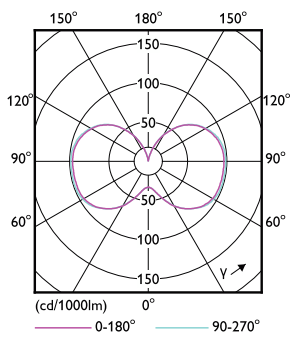

LED Corn Cobs

Numerator - Quantity Per Pack	1
EAN/UPC - Product/Case	046677553487
Numerator - Packs per outer box	6

EAN/UPC - Case	50046677553482
----------------	----------------

Dimensional drawing

Product	D	C
100CC/LED/840/ND EX39 BB 6/1	4-7/8 inch	11 inch

Photometric data

Spectral Power Distribution Colour - 100CC/LED/840/ND EX39 BB 6/1

Accent Lighting Spots - 100CC/LED/840/ND EX39 BB 6/1

Light Distribution Diagram - 100CC/LED/840/ND EX39 BB 6/1

LED Corn Cobs