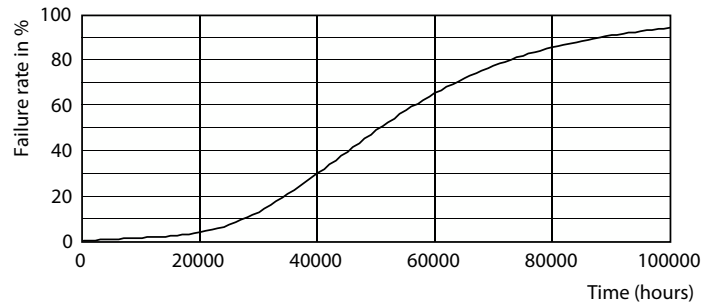

LED Corn Cobs

Lifetime

Lumen Maintenance Diagram - 100CC/LED/840/ND EX39 BB 6/1

Life Expectancy Diagram - 100CC/LED/840/ND EX39 BB 6/1