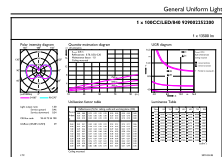

Photometric data

Spectral Power Distribution Colour - 100CC/LED/840/ND EX39 BB 6/1

Accent Lighting Spots - 100CC/LED/840/ND EX39 BB 6/1