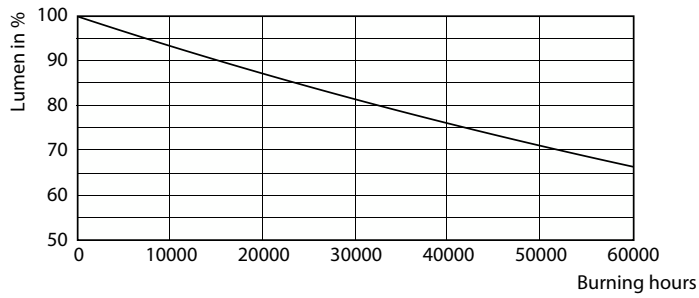

LED Corn Cobs

Lifetime

Lumen Maintenance Diagram - 100CC/LED/840/ND EX39 BB 6/1

Life Expectancy Diagram - 100CC/LED/840/ND EX39 BB 6/1