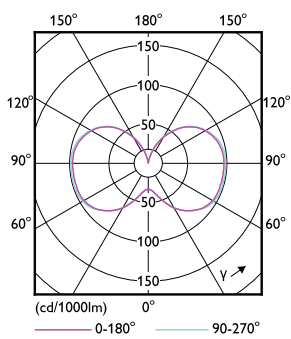

## Dimensional drawing

Product	D	C
100CC/LED/830/ND EX39 BB 6/1	4-7/8 inch	11 inch

## Photometric data

Spectral Power Distribution Colour - 100CC/LED/830/ND EX39 BB 6/1

Accent Lighting Spots - 100CC/LED/830/ND EX39 BB 6/1

Light Distribution Diagram - 100CC/LED/830/ND EX39 BB 6/1