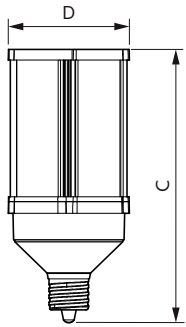

Temperature	
T-Case Maximum (Nom)	203 °F

Controls and Dimming	
Dimmable	No

Mechanical and Housing	
Bulb Finish	Clear
Bulb Shape	Corncob

Approval and Application	
Energy Consumption kWh/1000 h	100 kWh

Product Data	
Order product name	100CC/LED/830/ND EX39 BB 6/1
Full product name	100CC/LED/830/ND EX39 BB 6/1
Order code	553479
Material Nr. (12NC)	929002252104
Numerator - Quantity Per Pack	1

## Dimensional drawing

Product	D	C
100CC/LED/830/ND EX39 BB 6/1	4-7/8 inch	11 inch