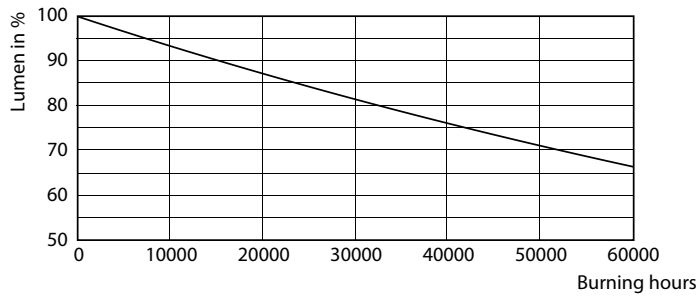

LED Corn Cobs

Lifetime

Lumen Maintenance Diagram - 100CC/LED/830/ND EX39 BB 6/1

Life Expectancy Diagram - 100CC/LED/830/ND EX39 BB 6/1