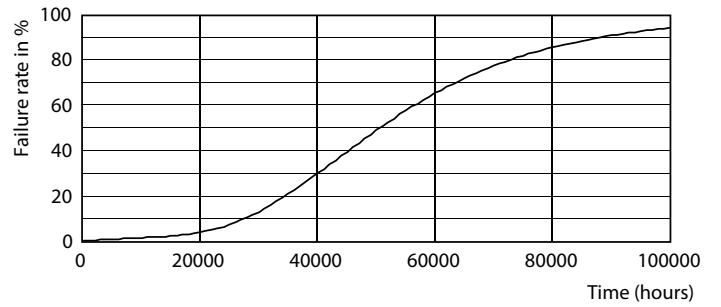

LED Corn Cobs

Lifetime

Lumen Maintenance Diagram - 100CC/LED/830/ND EX39 BB 6/1

Life Expectancy Diagram - 100CC/LED/830/ND EX39 BB 6/1