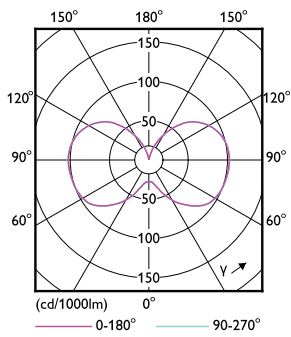

Product data

General Information		Warm-up time to 60% light	
Cap-Base	EX39 [Exclusionary Mogul Screw]		≤2.5 s
Nominal lifetime	50,000 hour(s)	Power Factor (Fraction)	0.9
Switching Cycle	50,000	Voltage (Nom)	120-277 V
Lighting Technology	LED	UL Type	Type B - bypass the ballast
EU RoHS compliant	Yes	Temperature	
		T-Case Maximum (Nom)	185 °F
Light Technical		Controls and Dimming	
Color Code	830 [CCT of 3000K]	Dimmable	No
Luminous Flux	3,500 lm	Mechanical and Housing	
Color Designation	White (WH)	Bulb Finish	Clear
Correlated Color Temperature (Nom)	3000 K	Bulb Shape	Corncob
Luminous Efficacy (rated) (Nom)	129.00 lm/W	Approval and Application	
Color Consistency	ANSI 3000K quadrangle	Energy Consumption kWh/1000 h	27 kWh
Color rendering index (CRI)	80	Product Data	
LLMF At End Of Nominal Lifetime (Nom)	70 %	Order product name	27CC/LED/830/ND EX39 BB 12/1
		Full product name	27CC/LED/830/ND EX39 BB 12/1
Operating and Electrical		Order code	553321
Line Frequency	50 to 60 Hz	Material Nr. (12NC)	929002250604
Input Frequency	50 to 60 Hz		
Power Consumption	27 W		
Wattage Equivalent	70 W		
Starting Time (Nom)	2.5 s		

LED Corn Cobs

Numerator - Quantity Per Pack	1
EAN/UPC - Product/Case	046677553326
Numerator - Packs per outer box	12

EAN/UPC - Case	50046677553321
----------------	----------------

Dimensional drawing

Product	D	C
27CC/LED/830/ND EX39 BB 12/1	3-13/16 inch	8 inch

Photometric data

Light Distribution Diagram - 27CC/LED/830/ND EX39 BB 12/1

Spectral Power Distribution Colour - 27CC/LED/830/ND EX39 BB 12/1

Accent Lighting Spots - 27CC/LED/830/ND EX39 BB 12/1

LED Corn Cobs