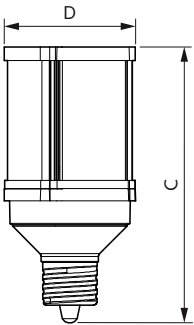

Product data

General Information		Warm-up time to 60% light	
Cap-Base	EX39 [Exclusionary Mogul Screw]		≤2.5 s
Nominal lifetime	50,000 hour(s)	Power Factor (Fraction)	0.9
Switching Cycle	50,000	Voltage (Nom)	120-277 V
Lighting Technology	LED	UL Type	Type B - bypass the ballast
EU RoHS compliant	Yes	Temperature	
		T-Case Maximum (Nom)	185 °F
Light Technical		Controls and Dimming	
Color Code	830 [CCT of 3000K]	Dimmable	No
Luminous Flux	3,500 lm	Mechanical and Housing	
Color Designation	White (WH)	Bulb Finish	Clear
Correlated Color Temperature (Nom)	3000 K	Bulb Shape	Corncob
Luminous Efficacy (rated) (Nom)	129.00 lm/W	Approval and Application	
Color Consistency	ANSI 3000K quadrangle	Energy Consumption kWh/1000 h	27 kWh
Color rendering index (CRI)	80	Product Data	
LLMF At End Of Nominal Lifetime (Nom)	70 %	Order product name	27CC/LED/830/ND EX39 BB 12/1
		Full product name	27CC/LED/830/ND EX39 BB 12/1
Operating and Electrical		Order code	553321
Line Frequency	50 to 60 Hz	Material Nr. (12NC)	929002250604
Input Frequency	50 to 60 Hz		
Power Consumption	27 W		
Wattage Equivalent	70 W		
Starting Time (Nom)	2.5 s		

LED Corn Cobs

Numerator - Quantity Per Pack	1
EAN/UPC - Product/Case	046677553326
Numerator - Packs per outer box	12

EAN/UPC - Case	50046677553321
----------------	----------------

Dimensional drawing

Product	D	C
27CC/LED/830/ND EX39 BB 12/1	3-13/16 inch	8 inch

Photometric data

Light Distribution Diagram - 27CC/LED/830/ND EX39 BB 12/1

Spectral Power Distribution Colour - 27CC/LED/830/ND EX39 BB 12/1

Accent Lighting Spots - 27CC/LED/830/ND EX39 BB 12/1

LED Corn Cobs