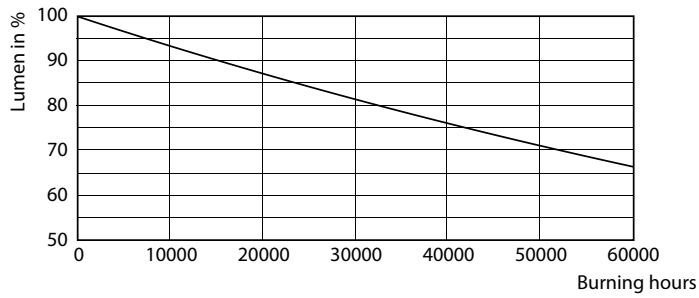

LED Corn Cobs

Lifetime

Lumen Maintenance Diagram - 27CC/LED/830/ND EX39 BB 12/1

Life Expectancy Diagram - 27CC/LED/830/ND EX39 BB 12/1