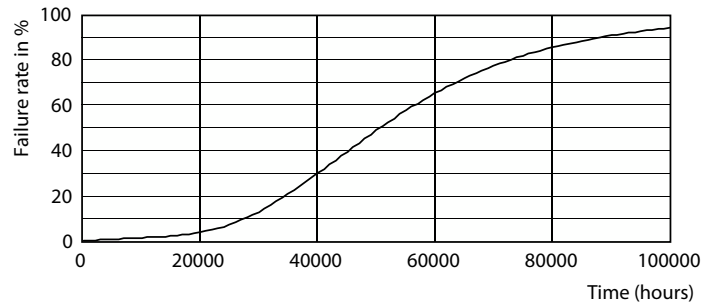

LED Corn Cobs

Lifetime

Lumen Maintenance Diagram - 27CC/LED/830/ND EX39 BB 12/1

Life Expectancy Diagram - 27CC/LED/830/ND EX39 BB 12/1