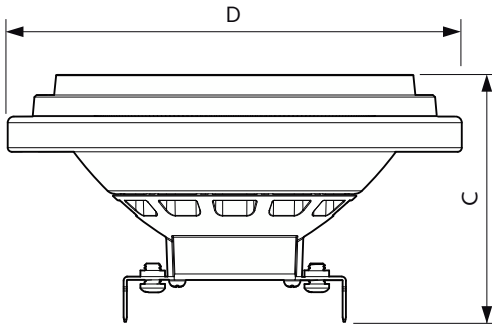

LED AR111

Application Conditions

can it be used in closed luminaires No

Product Data

Order product name	12AR111/LED/930/S8/DIM/EC 12V 6/1FB
Full product name	12AR111/LED/930/S8/DIM/EC 12V 6/1FB
Order code	929002238504

Material Nr. (12NC) 929002238504

Numerator - Quantity Per Pack 1

EAN/UPC - Product/Case 046677552404

Numerator - Packs per outer box 6

EAN/UPC - Case 50046677552409

Dimensional drawing

Product	D	C
12AR111/LED/930/S8/DIM/EC 12V 6/1FB	111 mm	62 mm