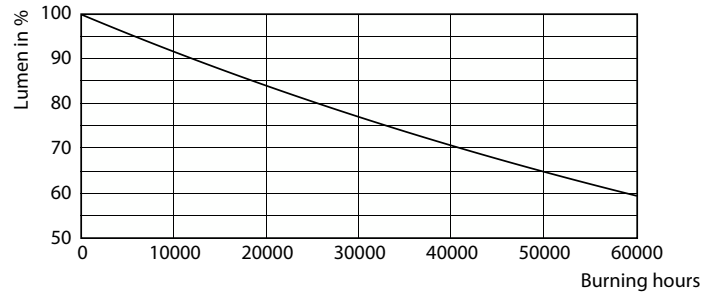

LED AR111

Lifetime

Life Expectancy Diagram - 12AR111/LED/930/S8/DIM/EC 12V 6/1FB

Lumen Maintenance Diagram - 12AR111/LED/930/S8/DIM/EC 12V 6/1FB