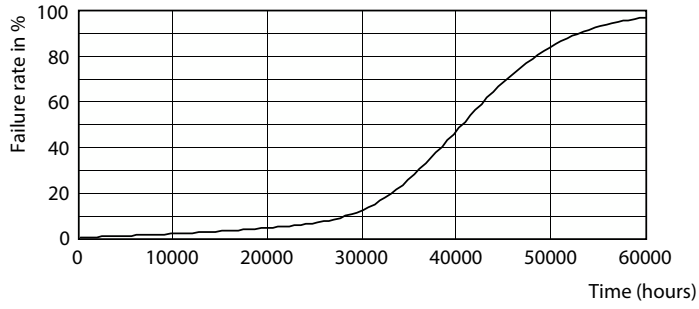

LED AR111

Lifetime

Life Expectancy Diagram - 12AR111/LED/930/S8/DIM/EC 12V 6/1FB

Lumen Maintenance Diagram - 12AR111/LED/930/S8/DIM/EC 12V 6/1FB