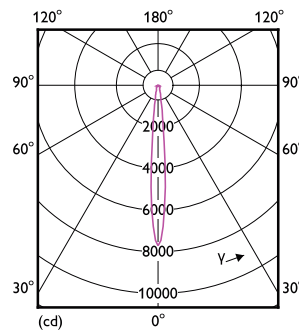

General uniform lighting - 12AR111/LED/930/S8/DIM/EC 12V 6/1FB

Light Distribution Diagram - 12AR111/LED/930/S8/DIM/EC 12V 6/1FB