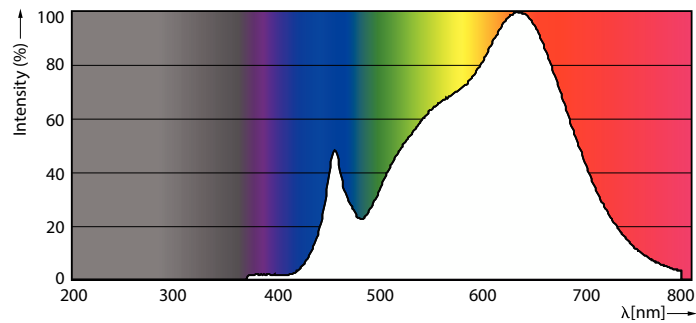

Photometric data

Spectral Power Distribution Colour - 12AR111/LED/930/S8/DIM/EC 12V 6/1FB