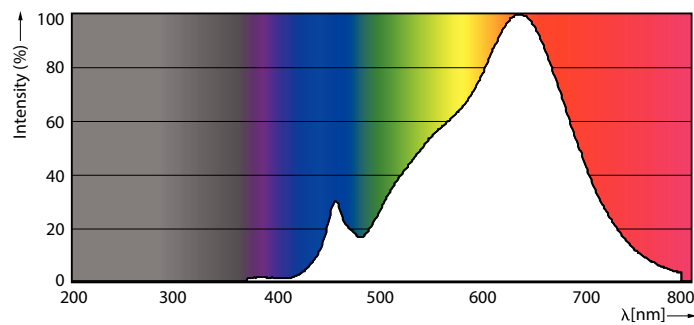

Spectral Power Distribution Colour - 12AR111/LED/927/S8/DIM/EC 12V 6/1FB