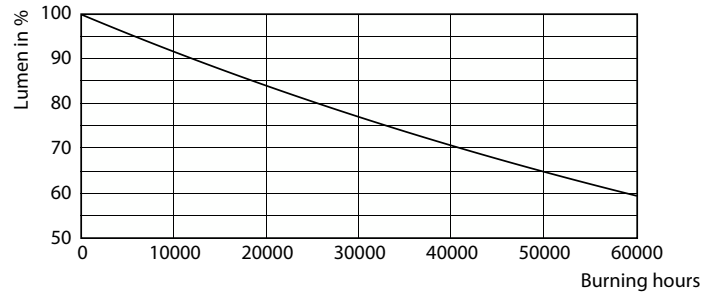

LED AR111

Lifetime

Life Expectancy Diagram - 12AR111/LED/927/S8/DIM/EC 12V 6/1FB

Lumen Maintenance Diagram - 12AR111/LED/927/S8/DIM/EC 12V 6/1FB