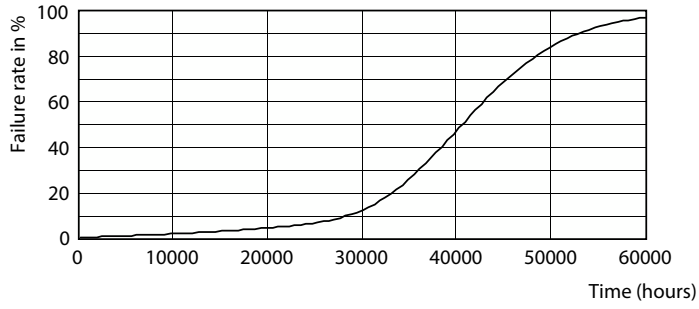

LED AR111

Lifetime

Life Expectancy Diagram - 12AR111/LED/927/S8/DIM/EC 12V 6/1FB

Lumen Maintenance Diagram - 12AR111/LED/927/S8/DIM/EC 12V 6/1FB