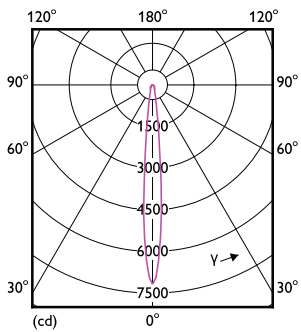

Photometric data

Light Distribution Diagram - 12AR111/LED/927/S8/DIM/EC 12V 6/1FB