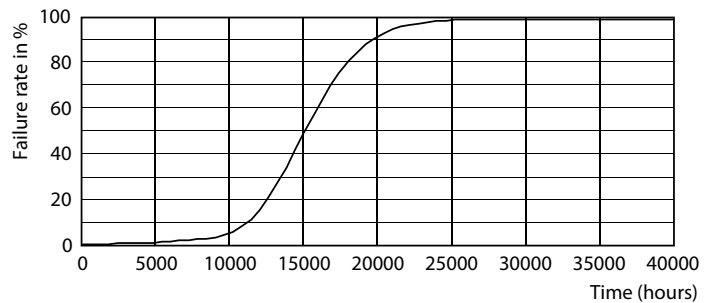

Lampes CorePro LEDbulb filament forme classique

Données photométriques

General uniform lighting - LED classic 25W G93 E27 GOLD SP D SRT4

Durée de vie

Lumen Maintenance Diagram - LED classic 25W G93 E27 GOLD SP D SRT4

Life Expectancy Diagram - LED classic 25W G93 E27 GOLD SP D SRT4