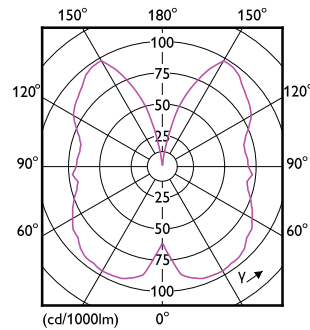

Schéma dimensionnel

Product	D	C
LED classic 25W G93 E27 GOLD SP D SRT4	95 mm	140 mm

Données photométriques

Spectral Power Distribution Colour - LED classic 25W G93 E27 GOLD SP D SRT4

Light Distribution Diagram - LED classic 25W G93 E27 GOLD SP D SRT4