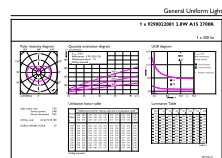

LED A15

Material Nr. (12NC)	929002208104
Numerator - Quantity Per Pack	1
EAN/UPC - Product/Case	046677549374
Numerator - Packs per outer box	10

EAN/UPC - Case	50046677549379

Dimensional drawing

Product	D	C
3.8A15/PER/927-922/CL/G/E12/WGX1FB T20	47 mm	92 mm

Photometric data