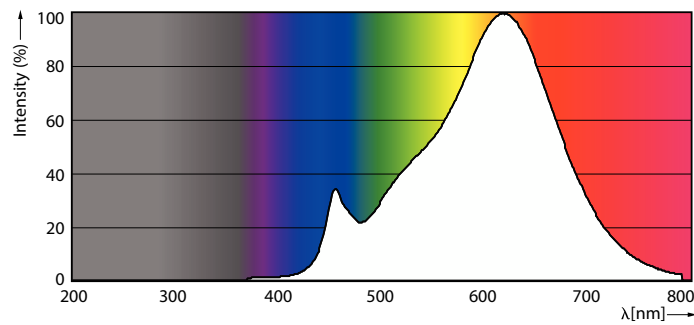

Photometric data

Spectral Power Distribution Colour - 3.8A15/PER/927-922/CL/G/E12/WGX1FB T20