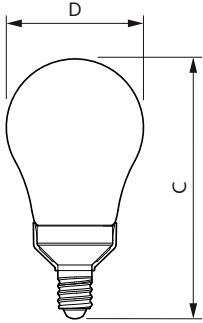

LED A15

Material Nr. (12NC)	929002208104
Numerator - Quantity Per Pack	1
EAN/UPC - Product/Case	046677549374
Numerator - Packs per outer box	10

EAN/UPC - Case	50046677549379

Dimensional drawing