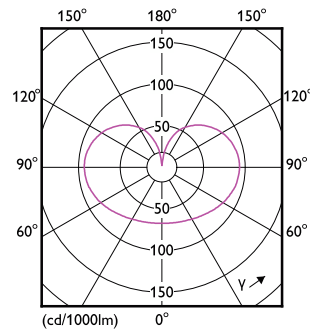

Light Distribution Diagram - 3.8A15/PER/927-922/CL/G/E12/WGX1FB T20