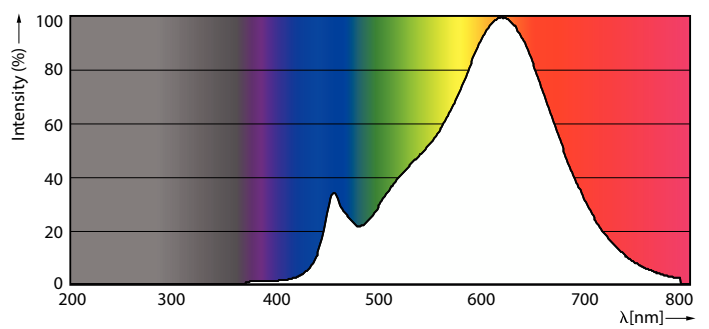

Light Technical	
Color Code	927-922 [CCT of 2700K-2200K]
Luminous Flux	180 lm
Color Designation	Warm Glow(WG)
Correlated Color Temperature (Nom)	2700 2200 K
Luminous Efficacy (rated) (Nom)	90.00 lm/W
Color Consistency	<4
Color rendering index (CRI)	90
LLMF At End Of Nominal Lifetime (Nom)	70 %

EAN/UPC - Case	50046677549249
----------------	----------------

Dimensional drawing

Product	D	C
2BA11/PER/927-922/CL/G/E12/WGX 1FB T20	35 mm	110 mm

Photometric data

Light Distribution Diagram - 2BA11/PER/927-922/CL/G/E12/WGX 1FB T20

Spectral Power Distribution Colour - 2BA11/PER/927-922/CL/G/E12/WGX 1FB T20

© 2023 Philips Lighting B.V. Page 11

General uniform lighting - 2BA11/PER/927-922/CL/G/E12/WGX 1FB T20

LED BA11

Lifetime

Life Expectancy Diagram - 2BA11/PER/927-922/CL/G/E12/WGX 1FB T20