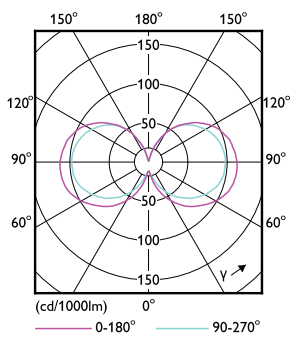

Product Data	
Order product name	2BA11/PER/927-922/CL/G/E12/WGX 1FB T20
Full product name	2BA11/PER/927-922/CL/G/E12/WGX 1FB T20
Order code	929002204304

LED BA11

Material Nr. (12NC)	929002204304
Numerator - Quantity Per Pack	1
EAN/UPC - Product/Case	046677549244
Numerator - Packs per outer box	10

EAN/UPC - Case	50046677549249
----------------	----------------

Dimensional drawing

Product	D	C
2BA11/PER/927-922/CL/G/E12/WGX 1FB T20	35 mm	110 mm

Photometric data

Light Distribution Diagram - 2BA11/PER/927-922/CL/G/E12/WGX 1FB T20