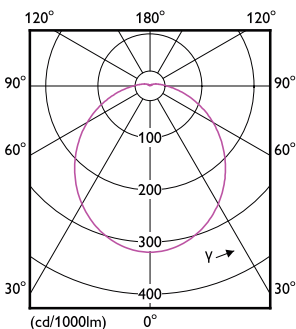

Product	D	C
7.2BR30/COR/950/P/E26/DIM 6/1FB T20	95 mm	132 mm

Photometric data

General uniform lighting - 7.2BR30/COR/950/P/E26/DIM 6/1FB T20

Light Distribution Diagram - 7.2BR30/COR/950/P/E26/DIM 6/1FB T20