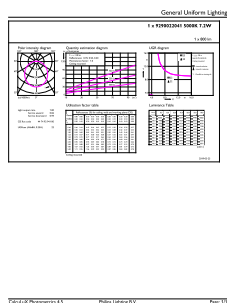

Order code	929002204163
Material Nr. (12NC)	929002204163
Numerator - Quantity Per Pack	1
EAN/UPC - Product/Case	046677548100
Numerator - Packs per outer box	6
EAN/UPC - Case	50046677548105

Dimensional drawing

Product	D	C
7.2BR30/COR/950/P/E26/DIM 6/1FB T20	95 mm	132 mm

Photometric data

General uniform lighting - 7.2BR30/COR/950/P/E26/DIM 6/1FB T20

Light Distribution Diagram - 7.2BR30/COR/950/P/E26/DIM 6/1FB T20