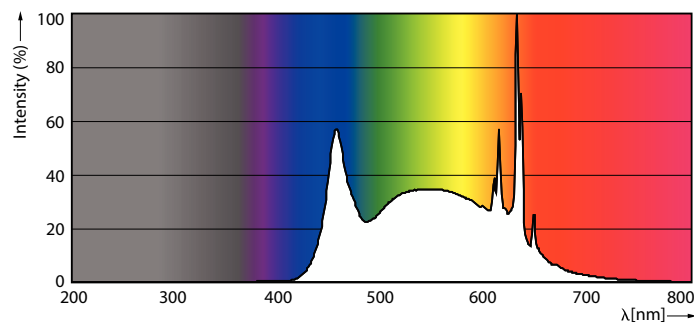

Spectral Power Distribution Colour - 7.2BR30/COR/950/P/E26/DIM 6/1FB T20