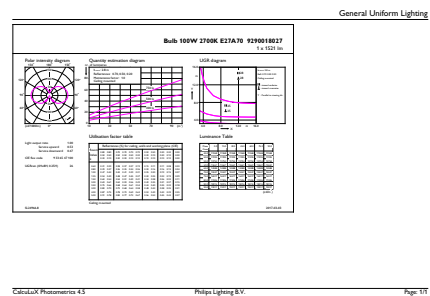

Schéma dimensionnel

Product	D	C
LED classic 100W E27 WW G120 FRNDRFSRT4	125 mm	177 mm

Données photométriques

Spectral Power Distribution Colour - LED classic 100W E27 WW G120 FRNDRFSRT4

General uniform lighting - LED classic 100W E27 WW G120 FRNDRFSRT4

Lampes CorePro LEDbulb filament forme classique

Données photométriques

Light Distribution Diagram - LED classic 100W E27 WW G120 FRNDRFSRT4

Durée de vie

Life Expectancy Diagram - LED classic 100W E27 WW G120 FRNDRFSRT4