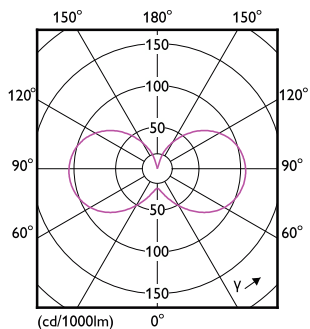

CorePro LEDcapsule MV

Fotometriska data

Light Distribution Diagram - CorePro LEDcapsule ND 4.8-60W G9 830