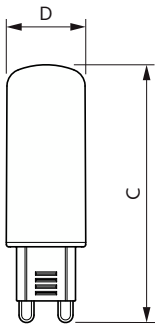

Måttskiss

Product	D	C
CorePro LEDcapsule ND 4.8-60W G9 830	19 mm	60 mm

Fotometriska data

Spectral Power Distribution Colour - CorePro LEDcapsule ND 4.8-60W G9 830

General uniform lighting - CorePro LEDcapsule ND 4.8-60W G9 830