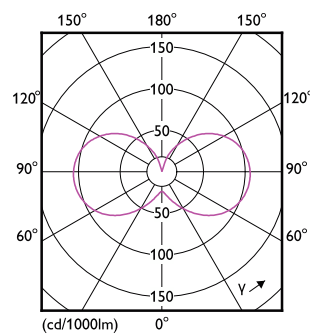

Måttskiss

Product	D	C
CorePro LEDcapsule ND 4.8-60W G9 827	19 mm	60 mm

Fotometriska data

General uniform lighting - CorePro LEDcapsule ND 4.8-60W G9 827

Light Distribution Diagram - CorePro LEDcapsule ND 4.8-60W G9 827