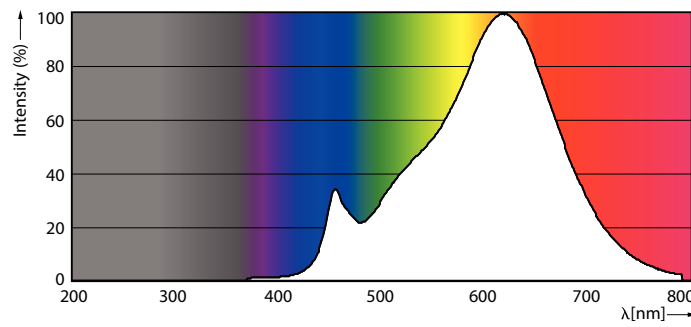

Spectral Power Distribution Colour - 5.5BA11/PER/927-922/CL/G/E12/WGX 1FB T20