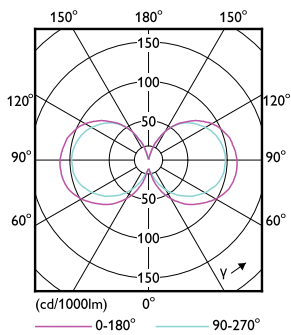

Photometric data

Light Distribution Diagram - 5.5BA11/PER/927-922/CL/G/E12/WGX 1FB T20

General uniform lighting - 5.5BA11/PER/927-922/CL/G/E12/WGX 1FB T20