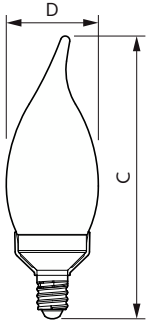

LED BA11

Material Nr. (12NC)	929002051304
Numerator - Quantity Per Pack	1
EAN/UPC - Product/Case	046677550257
Numerator - Packs per outer box	10

EAN/UPC - Case	50046677550252

Dimensional drawing

Product	D	C
5.5BA11/PER/927-922/CL/G/E12/WGX 1FB T20	35 mm	110 mm