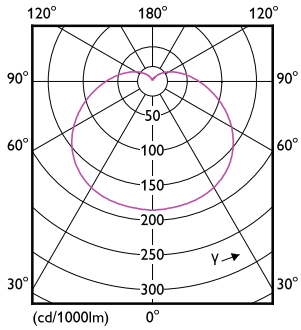

CorePro Plastic LEDbulbs

Fotometriska data

Light Distribution Diagram - CorePro LEDbulb ND 15.5-120WA67E27 865FR