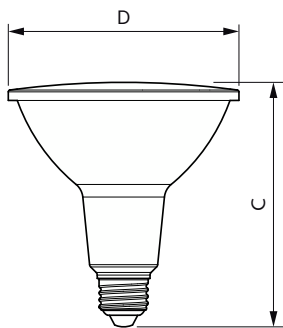

## 14PAR38/COR/930/F40/DIM/120V T20 6/1FB

Philips LED spots with a single optic beam, provide a clean beam that's free from shadows with beam angles from 15 and 40 degrees to suit every general lighting application.

### Product data

General Information		Wattage Equivalent	
Cap-Base	E26 [Single Contact Medium Screw]		120 W
Nominal lifetime	25,000 hour(s)	Starting Time (Nom)	0.5 s
Switching Cycle	50,000	Warm-up time to 60% light	0.5 s
Lighting Technology	LED	Power Factor (Fraction)	0.9
EU RoHS compliant	Yes	Voltage (Nom)	120 V
Light Technical		Temperature	
Color Code	930 [CCT of 3000K]	T-Case Maximum (Nom)	85 °C
Beam Angle (Nom)	40 degree(s)	Controls and Dimming	
Luminous Flux	1,300 lm	Dimmable	Yes
Luminous Intensity (Nom)	2,231 cd	Mechanical and Housing	
Color Designation	White (WH)	Bulb Finish	Clear
Correlated Color Temperature (Nom)	3000 K	Bulb Material	Plastic
Luminous Efficacy (rated) (Nom)	92.00 lm/W	Bulb Shape	PAR38
Color Consistency	<4	Approval and Application	
Color rendering index (CRI)	90	Suitable For Accent Lighting	Yes
LLMF At End Of Nominal Lifetime (Nom)	70 %	Energy Consumption kWh/1000 h	- kWh
Operating and Electrical		Energy Certifications	Energy Star
Line Frequency	50 to 60 Hz	Product Data	
Input Frequency	50 to 60 Hz	Order product name	14PAR38/COR/930/F40/DIM/120V T20 6/1FB
Power Consumption	14 W		
Lamp Current (Nom)	136 mA		

## Dimensional drawing

Product	D	C
14PAR38/COR/930/F40/DIM/120V T20 6/1FB	125 mm	131 mm