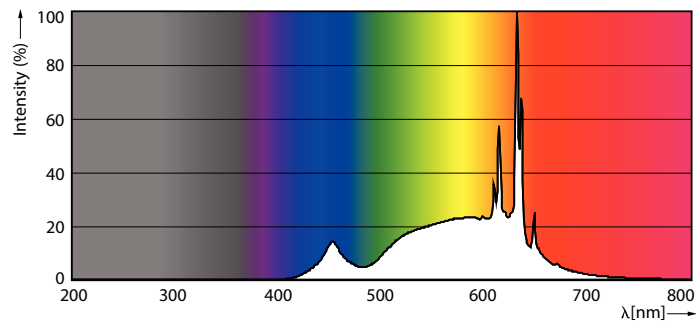

Spectral Power Distribution Colour - 14PAR38/COR/930/F40/DIM/120V T20 6/1FB