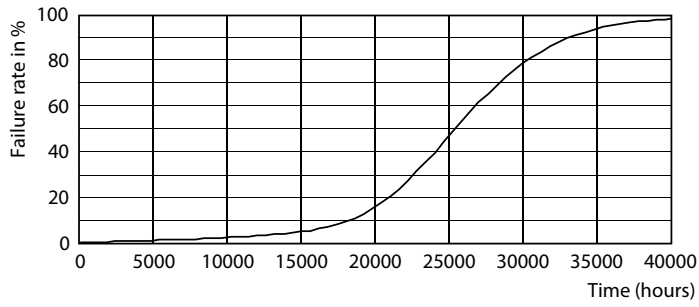

LED PAR38

Lifetime

Life Expectancy Diagram - 14PAR38/COR/930/F40/DIM/120V T20 6/1FB

Lumen Maintenance Diagram - 14PAR38/COR/930/F40/DIM/120V T20 6/1FB