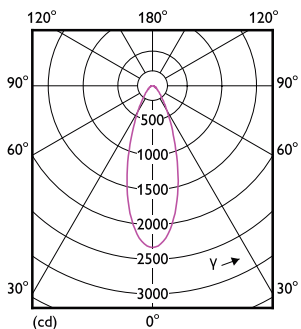

Photometric data

Light Distribution Diagram - 14PAR38/COR/930/F40/DIM/120V T20 6/1FB