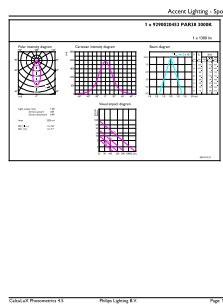

Photometric data

Accent Lighting Spots - 14PAR38/COR/930/F40/DIM/120V T20 6/1FB