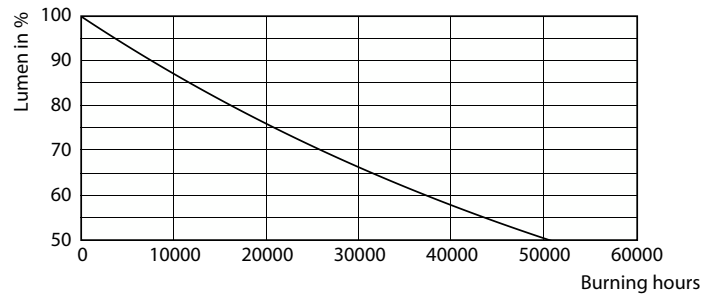

LED PAR38

Lifetime

Life Expectancy Diagram - 14PAR38/COR/930/F40/DIM/120V T20 6/1FB

Lumen Maintenance Diagram - 14PAR38/COR/930/F40/DIM/120V T20 6/1FB