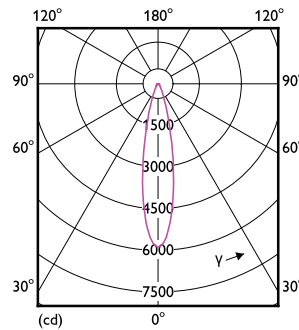

Light Distribution Diagram - 14PAR38/COR/930/F25/DIM/120V T20 6/1FB