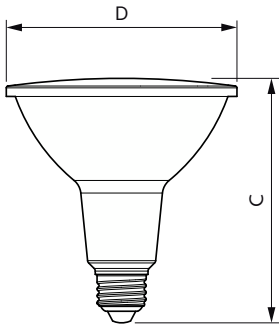

LED PAR38

Full product name	14PAR38/COR/930/F25/DIM/120V T20 6/1FB
Order code	929002045204
Material Nr. (12NC)	929002045204
Numerator - Quantity Per Pack	1
EAN/UPC - Product/Case	046677546946

Numerator - Packs per outer box	6
EAN/UPC - Case	50046677546941

Dimensional drawing

Product	D	C
14PAR38/COR/930/F25/DIM/120V T20 6/1FB	125 mm	131 mm

Photometric data