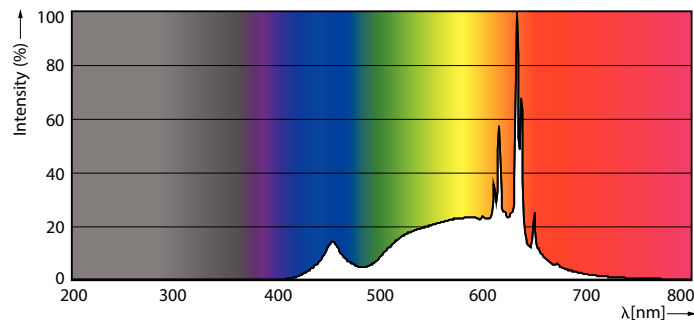

Accent Lighting Spots - 14PAR38/COR/930/F25/DIM/120V T20 6/1FB

Spectral Power Distribution Colour - 14PAR38/COR/930/F25/DIM/120V T20 6/1FB