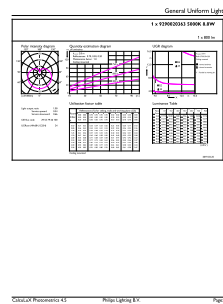

Product data

General Information	
Cap-Base	E26 [Single Contact Medium Screw]
Nominal lifetime	15,000 hour(s)
Switching Cycle	50,000
Lighting Technology	LED
EU RoHS compliant	Yes

Light Technical	
Color Code	950 [CCT of 5000K]
Beam Angle (Nom)	250 degree(s)
Luminous Flux	800 lm
Color Designation	Daylight
Correlated Color Temperature (Nom)	5000 K
Luminous Efficacy (rated) (Nom)	90.00 lm/W
Color Consistency	<4
Color rendering index (CRI)	90
LLMF At End Of Nominal Lifetime (Nom)	70 %

Full product name	8.8A19/COR/950/FR/P/E26/DIM/T20 6/1CT
Order code	929002036304
Material Nr. (12NC)	929002036304
Numerator - Quantity Per Pack	1
EAN/UPC - Product/Case	046677550455
Numerator - Packs per outer box	6
EAN/UPC - Case	50046677550450

Dimensional drawing

Product	D	C
8.8A19/COR/950/FR/P/E26/DIM/T20 6/1CT	62.5 mm	111.5 mm

Photometric data

Light Distribution Diagram - 8.8A19/COR/950/FR/P/E26/DIM/T20 6/1CT

General uniform lighting - 8.8A19/COR/950/FR/P/E26/DIM/T20 6/1CT