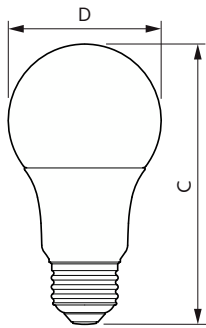

Product data

General Information	
Cap-Base	E26 [Single Contact Medium Screw]
Nominal lifetime	15,000 hour(s)
Switching Cycle	50,000
Lighting Technology	LED
EU RoHS compliant	Yes

Light Technical	
Color Code	950 [CCT of 5000K]
Beam Angle (Nom)	250 degree(s)
Luminous Flux	800 lm
Color Designation	Daylight
Correlated Color Temperature (Nom)	5000 K
Luminous Efficacy (rated) (Nom)	90.00 lm/W
Color Consistency	<4
Color rendering index (CRI)	90
LLMF At End Of Nominal Lifetime (Nom)	70 %

Temperature	
T-Case Maximum (Nom)	90 °C

Controls and Dimming	
Dimmable	Yes

Mechanical and Housing	
Bulb Finish	Frosted
Bulb Material	Plastic
Bulb Shape	A19

CorePro Plastic (Dimmable) A-Shape Lamps

UL Wet/ damp/ dry location	Damp location
Approval and Application	
Energy Consumption kWh/1000 h	- kWh
Energy Certifications	Energy Star
T20 compliant	Yes
Application Conditions	
can it be used in closed luminaires	Yes
Product Data	
Order product name	8.8A19/COR/950/FR/P/E26/DIM/T20 6/1CT

Full product name	8.8A19/COR/950/FR/P/E26/DIM/T20 6/1CT
Order code	929002036304
Material Nr. (12NC)	929002036304
Numerator - Quantity Per Pack	1
EAN/UPC - Product/Case	046677550455
Numerator - Packs per outer box	6
EAN/UPC - Case	50046677550450

Dimensional drawing

Product	D	C
8.8A19/COR/950/FR/P/E26/DIM/T20 6/1CT	62.5 mm	111.5 mm

Photometric data

Light Distribution Diagram - 8.8A19/COR/950/FR/P/E26/DIM/T20 6/1CT

General uniform lighting - 8.8A19/COR/950/FR/P/E26/DIM/T20 6/1CT