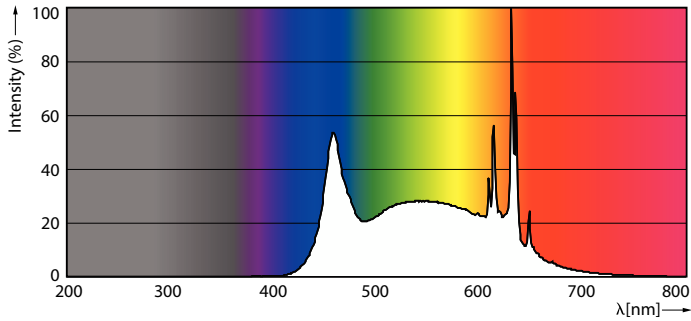

Product data

General Information	
Cap-Base	E26 [Single Contact Medium Screw]
Nominal lifetime	15,000 hour(s)
Switching Cycle	50,000
Lighting Technology	LED
EU RoHS compliant	Yes

Light Technical	
Color Code	950 [CCT of 5000K]
Beam Angle (Nom)	250 degree(s)
Luminous Flux	800 lm
Color Designation	Daylight
Correlated Color Temperature (Nom)	5000 K
Luminous Efficacy (rated) (Nom)	90.00 lm/W
Color Consistency	<4
Color rendering index (CRI)	90
LLMF At End Of Nominal Lifetime (Nom)	70 %

Dimensional drawing

Product	D	C
8.8A19/COR/950/FR/P/E26/DIM/T20 6/1CT	62.5 mm	111.5 mm

Photometric data

Light Distribution Diagram - 8.8A19/COR/950/FR/P/E26/DIM/T20 6/1CT

General uniform lighting - 8.8A19/COR/950/FR/P/E26/DIM/T20 6/1CT

CorePro Plastic (Dimmable) A-Shape Lamps

Photometric data

Spectral Power Distribution Colour - 8.8A19/COR/950/FR/P/E26/DIM/T20 6/1CT

Lifetime

Life Expectancy Diagram - 8.8A19/COR/950/FR/P/E26/DIM/T20 6/1CT