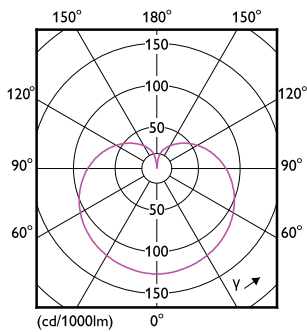

Product data

General Information	
Cap-Base	E26 [Single Contact Medium Screw]
Nominal lifetime	15,000 hour(s)
Switching Cycle	50,000
Lighting Technology	LED
EU RoHS compliant	Yes

Light Technical	
Color Code	950 [CCT of 5000K]
Beam Angle (Nom)	250 degree(s)
Luminous Flux	800 lm
Color Designation	Daylight
Correlated Color Temperature (Nom)	5000 K
Luminous Efficacy (rated) (Nom)	90.00 lm/W
Color Consistency	<4
Color rendering index (CRI)	90
LLMF At End Of Nominal Lifetime (Nom)	70 %

Temperature	
T-Case Maximum (Nom)	90 °C

Controls and Dimming	
Dimmable	Yes

Mechanical and Housing	
Bulb Finish	Frosted
Bulb Material	Plastic
Bulb Shape	A19

CorePro Plastic (Dimmable) A-Shape Lamps

UL Wet/ damp/ dry location	Damp location
Approval and Application	
Energy Consumption kWh/1000 h	- kWh
Energy Certifications	Energy Star
T20 compliant	Yes
Application Conditions	
can it be used in closed luminaires	Yes
Product Data	
Order product name	8.8A19/COR/950/FR/P/E26/DIM/T20 6/1CT

Full product name	8.8A19/COR/950/FR/P/E26/DIM/T20 6/1CT
Order code	929002036304
Material Nr. (12NC)	929002036304
Numerator - Quantity Per Pack	1
EAN/UPC - Product/Case	046677550455
Numerator - Packs per outer box	6
EAN/UPC - Case	50046677550450

Dimensional drawing

Product	D	C
8.8A19/COR/950/FR/P/E26/DIM/T20 6/1CT	62.5 mm	111.5 mm

Photometric data

Light Distribution Diagram - 8.8A19/COR/950/FR/P/E26/DIM/T20 6/1CT

General uniform lighting - 8.8A19/COR/950/FR/P/E26/DIM/T20 6/1CT