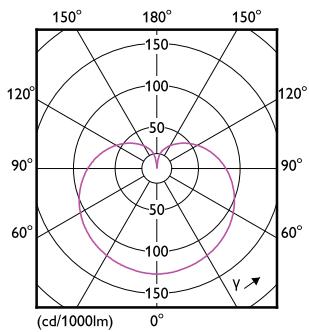

Product data

General Information	
Cap-Base	E26 [Single Contact Medium Screw]
Nominal lifetime	15,000 hour(s)
Switching Cycle	50,000
Lighting Technology	LED
EU RoHS compliant	Yes

Light Technical	
Color Code	950 [CCT of 5000K]
Beam Angle (Nom)	250 degree(s)
Luminous Flux	800 lm
Color Designation	Daylight
Correlated Color Temperature (Nom)	5000 K
Luminous Efficacy (rated) (Nom)	90.00 lm/W
Color Consistency	<4
Color rendering index (CRI)	90
LLMF At End Of Nominal Lifetime (Nom)	70 %

Product Data

Order product name	8.8A19/COR/950/FR/P/E26/DIM/T20 6/1CT
--------------------	---------------------------------------

Full product name	8.8A19/COR/950/FR/P/E26/DIM/T20 6/1CT
Order code	550459
Material Nr. (12NC)	929002036304
Numerator - Quantity Per Pack	1
EAN/UPC - Product/Case	046677550455
Numerator - Packs per outer box	6
EAN/UPC - Case	50046677550450

Dimensional drawing

Product	D	C
8.8A19/COR/950/FR/P/E26/DIM/T20 6/1CT	2-1/2 inch	4-7/16 inch

Photometric data

Light Distribution Diagram - 8.8A19/COR/950/FR/P/E26/DIM/T20 6/1CT

General uniform lighting - 8.8A19/COR/950/FR/P/E26/DIM/T20 6/1CT