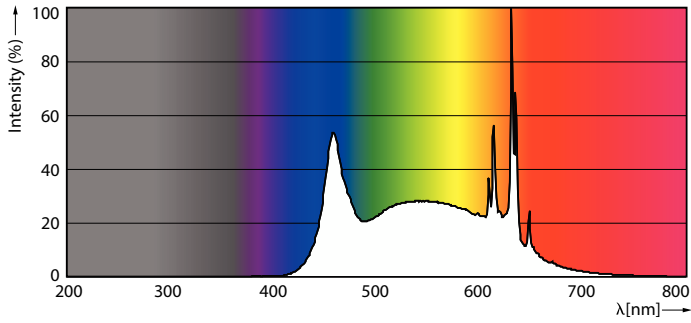

Product data

General Information	
Cap-Base	E26 [Single Contact Medium Screw]
Nominal lifetime	15,000 hour(s)
Switching Cycle	50,000
Lighting Technology	LED
EU RoHS compliant	Yes

Light Technical	
Color Code	950 [CCT of 5000K]
Beam Angle (Nom)	250 degree(s)
Luminous Flux	800 lm
Color Designation	Daylight
Correlated Color Temperature (Nom)	5000 K
Luminous Efficacy (rated) (Nom)	90.00 lm/W
Color Consistency	<4
Color rendering index (CRI)	90
LLMF At End Of Nominal Lifetime (Nom)	70 %

Dimensional drawing

Product	D	C
8.8A19/COR/950/FR/P/E26/DIM/T20 6/1CT	2-1/2 inch	4-7/16 inch

Photometric data

Light Distribution Diagram - 8.8A19/COR/950/FR/P/E26/DIM/T20 6/1CT

General uniform lighting - 8.8A19/COR/950/FR/P/E26/DIM/T20 6/1CT

CorePro Plastic (Dimmable) A-Shape Lamps

Photometric data

Spectral Power Distribution Colour - 8.8A19/COR/950/FR/P/E26/DIM/T20 6/1CT

Lifetime

Life Expectancy Diagram - 8.8A19/COR/950/FR/P/E26/DIM/T20 6/1CT