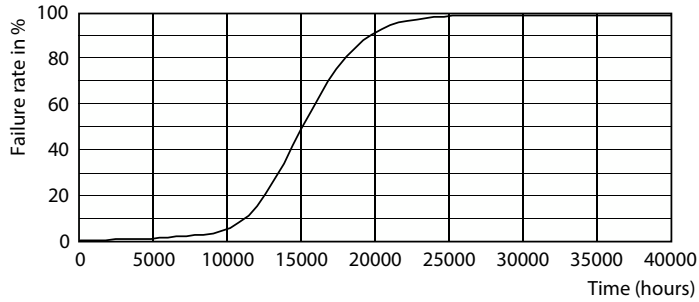

Lifetime

Life Expectancy Diagram - 8.8A19/COR/950/FR/P/E26/DIM/T20 6/1CT