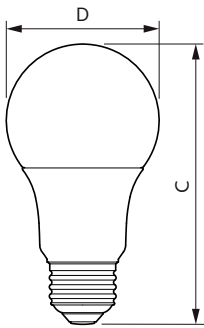

Product data

General Information	
Cap-Base	E26 [Single Contact Medium Screw]
Nominal lifetime	15,000 hour(s)
Switching Cycle	50,000
Lighting Technology	LED
EU RoHS compliant	Yes

Light Technical	
Color Code	950 [CCT of 5000K]
Beam Angle (Nom)	250 degree(s)
Luminous Flux	800 lm
Color Designation	Daylight
Correlated Color Temperature (Nom)	5000 K
Luminous Efficacy (rated) (Nom)	90.00 lm/W
Color Consistency	<4
Color rendering index (CRI)	90
LLMF At End Of Nominal Lifetime (Nom)	70 %

Product Data

Order product name	8.8A19/COR/950/FR/P/E26/DIM/T20 6/1CT
--------------------	---------------------------------------

Full product name	8.8A19/COR/950/FR/P/E26/DIM/T20 6/1CT
Order code	550459
Material Nr. (12NC)	929002036304
Numerator - Quantity Per Pack	1
EAN/UPC - Product/Case	046677550455
Numerator - Packs per outer box	6
EAN/UPC - Case	50046677550450

Dimensional drawing

Product	D	C
8.8A19/COR/950/FR/P/E26/DIM/T20 6/1CT	2-1/2 inch	4-7/16 inch

Photometric data

Light Distribution Diagram - 8.8A19/COR/950/FR/P/E26/DIM/T20 6/1CT

General uniform lighting - 8.8A19/COR/950/FR/P/E26/DIM/T20 6/1CT