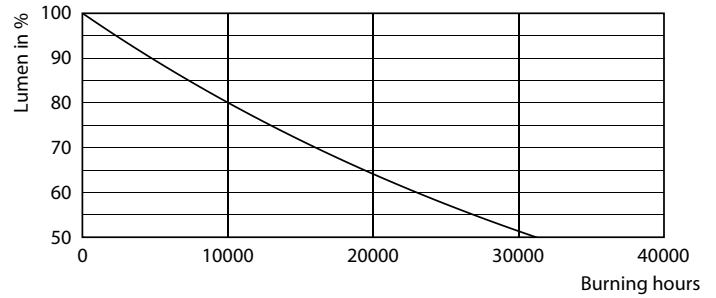

Product data

General Information	
Cap-Base	E26 [Single Contact Medium Screw]
Nominal lifetime	15,000 hour(s)
Switching Cycle	50,000
Lighting Technology	LED
EU RoHS compliant	Yes

Light Technical	
Color Code	950 [CCT of 5000K]
Beam Angle (Nom)	250 degree(s)
Luminous Flux	800 lm
Color Designation	Daylight
Correlated Color Temperature (Nom)	5000 K
Luminous Efficacy (rated) (Nom)	90.00 lm/W
Color Consistency	<4
Color rendering index (CRI)	90
LLMF At End Of Nominal Lifetime (Nom)	70 %

CorePro Plastic (Dimmable) A-Shape Lamps

Photometric data

Spectral Power Distribution Colour - 8.8A19/COR/950/FR/P/E26/DIM/T20 6/1CT

Lifetime

Life Expectancy Diagram - 8.8A19/COR/950/FR/P/E26/DIM/T20 6/1CT