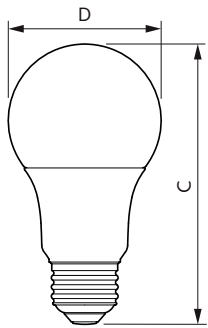

Product data

General Information	
Cap-Base	E26 [Single Contact Medium Screw]
Nominal lifetime	15,000 hour(s)
Switching Cycle	50,000
Lighting Technology	LED
EU RoHS compliant	Yes

Light Technical	
Color Code	930 [CCT of 3000K]
Beam Angle (Nom)	250 degree(s)
Luminous Flux	800 lm
Color Designation	White (WH)
Correlated Color Temperature (Nom)	3000 K
Luminous Efficacy (rated) (Nom)	90.00 lm/W
Color Consistency	<4
Color rendering index (CRI)	90
LLMF At End Of Nominal Lifetime (Nom)	70 %

Temperature	
T-Case Maximum (Nom)	90 °C

Controls and Dimming	
Dimmable	Yes

Mechanical and Housing	
Bulb Finish	Frosted
Bulb Material	Plastic
Bulb Shape	A19

CorePro Plastic (Dimmable) A-Shape Lamps

UL Wet/ damp/ dry location	Damp location
Approval and Application	
Energy Consumption kWh/1000 h	- kWh
Energy Certifications	Energy Star
T20 compliant	Yes
Application Conditions	
can it be used in closed luminaires	Yes
Product Data	
Order product name	8.8A19/COR/930/FR/P/E26/DIM/T20 6/1CT

Full product name	8.8A19/COR/930/FR/P/E26/DIM/T20 6/1CT
Order code	929002036204
Material Nr. (12NC)	929002036204
Numerator - Quantity Per Pack	1
EAN/UPC - Product/Case	046677550448
Numerator - Packs per outer box	6
EAN/UPC - Case	50046677550443

Dimensional drawing

Product	D	C
8.8A19/COR/930/FR/P/E26/DIM/T20 6/1CT	62.5 mm	111.5 mm

Photometric data

Light Distribution Diagram - 8.8A19/COR/930/FR/P/E26/DIM/T20 6/1CT

General uniform lighting - 8.8A19/COR/930/FR/P/E26/DIM/T20 6/1CT