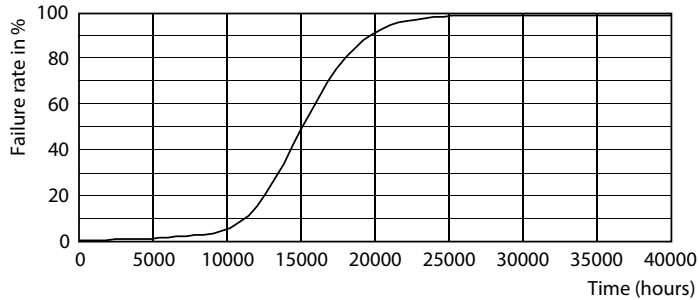

Lifetime

Life Expectancy Diagram - 8.8A19/COR/930/FR/P/E26/DIM/T20 6/1CT