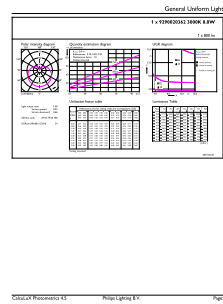

Product data

General Information	
Cap-Base	E26 [Single Contact Medium Screw]
Nominal lifetime	15,000 hour(s)
Switching Cycle	50,000
Lighting Technology	LED
EU RoHS compliant	Yes

Light Technical	
Color Code	930 [CCT of 3000K]
Beam Angle (Nom)	250 degree(s)
Luminous Flux	800 lm
Color Designation	White (WH)
Correlated Color Temperature (Nom)	3000 K
Luminous Efficacy (rated) (Nom)	90.00 lm/W
Color Consistency	<4
Color rendering index (CRI)	90
LLMF At End Of Nominal Lifetime (Nom)	70 %

Full product name	8.8A19/COR/930/FR/P/E26/DIM/T20 6/1CT
Order code	929002036204
Material Nr. (12NC)	929002036204
Numerator - Quantity Per Pack	1
EAN/UPC - Product/Case	046677550448
Numerator - Packs per outer box	6
EAN/UPC - Case	50046677550443

Dimensional drawing

Product	D	C
8.8A19/COR/930/FR/P/E26/DIM/T20 6/1CT	62.5 mm	111.5 mm

Photometric data

Light Distribution Diagram - 8.8A19/COR/930/FR/P/E26/DIM/T20 6/1CT

General uniform lighting - 8.8A19/COR/930/FR/P/E26/DIM/T20 6/1CT