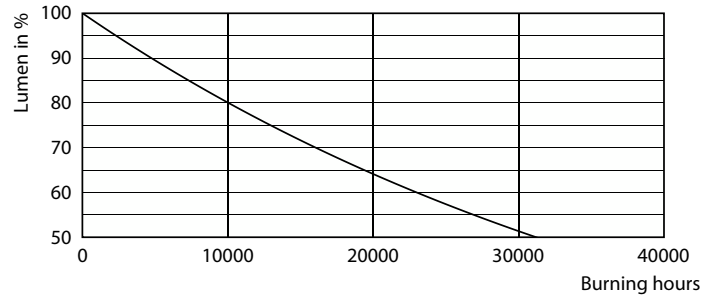

Product data

General Information	
Cap-Base	E26 [Single Contact Medium Screw]
Nominal lifetime	15,000 hour(s)
Switching Cycle	50,000
Lighting Technology	LED
EU RoHS compliant	Yes

Light Technical	
Color Code	930 [CCT of 3000K]
Beam Angle (Nom)	250 degree(s)
Luminous Flux	800 lm
Color Designation	White (WH)
Correlated Color Temperature (Nom)	3000 K
Luminous Efficacy (rated) (Nom)	90.00 lm/W
Color Consistency	<4
Color rendering index (CRI)	90
LLMF At End Of Nominal Lifetime (Nom)	70 %

CorePro Plastic (Dimmable) A-Shape Lamps

Photometric data

Spectral Power Distribution Colour - 8.8A19/COR/930/FR/P/E26/DIM/T20 6/1CT

Lifetime

Life Expectancy Diagram - 8.8A19/COR/930/FR/P/E26/DIM/T20 6/1CT