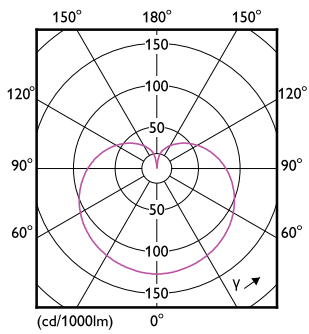

Product data

General Information	
Cap-Base	E26 [Single Contact Medium Screw]
Nominal lifetime	15,000 hour(s)
Switching Cycle	50,000
Lighting Technology	LED
EU RoHS compliant	Yes

Light Technical	
Color Code	930 [CCT of 3000K]
Beam Angle (Nom)	250 degree(s)
Luminous Flux	800 lm
Color Designation	White (WH)
Correlated Color Temperature (Nom)	3000 K
Luminous Efficacy (rated) (Nom)	90.00 lm/W
Color Consistency	<4
Color rendering index (CRI)	90
LLMF At End Of Nominal Lifetime (Nom)	70 %

Temperature	
T-Case Maximum (Nom)	90 °C

Controls and Dimming	
Dimmable	Yes

Mechanical and Housing	
Bulb Finish	Frosted
Bulb Material	Plastic
Bulb Shape	A19

CorePro Plastic (Dimmable) A-Shape Lamps

UL Wet/ damp/ dry location	Damp location
Approval and Application	
Energy Consumption kWh/1000 h	- kWh
Energy Certifications	Energy Star
T20 compliant	Yes
Application Conditions	
can it be used in closed luminaires	Yes
Product Data	
Order product name	8.8A19/COR/930/FR/P/E26/DIM/T20 6/1CT

Dimensional drawing

Product	D	C
8.8A19/COR/930/FR/P/E26/DIM/T20 6/1CT	62.5 mm	111.5 mm

Photometric data

Light Distribution Diagram - 8.8A19/COR/930/FR/P/E26/DIM/T20 6/1CT

General uniform lighting - 8.8A19/COR/930/FR/P/E26/DIM/T20 6/1CT