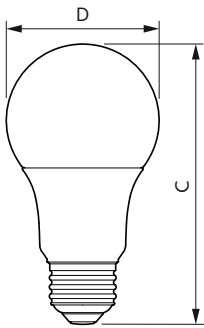

Product data

General Information		Input Frequency	
Cap-Base	E26 [Single Contact Medium Screw]	Input Frequency	60 Hz
Nominal lifetime	15,000 hour(s)	Power Consumption	8.8 W
Switching Cycle	50,000	Lamp Current (Nom)	80 mA
Lighting Technology	LED	Wattage Equivalent	60 W
EU RoHS compliant	Yes	Starting Time (Nom)	0.5 s
		Warm-up time to 60% light	0.5 s
		Power Factor (Fraction)	0.7
		Voltage (Nom)	120 V
Light Technical		Temperature	
Color Code	927	T-Case Maximum (Nom)	90 °C
Beam Angle (Nom)	250 degree(s)		
Luminous Flux	800 lm	Controls and Dimming	
Color Designation	Warm White (WW)	Dimmable	Yes
Correlated Color Temperature (Nom)	2700 K		
Luminous Efficacy (rated) (Nom)	90.00 lm/W	Mechanical and Housing	
Color Consistency	<4	Bulb Finish	Frosted
Color rendering index (CRI)	90	Bulb Material	Plastic
LLMF At End Of Nominal Lifetime (Nom)	70 %	Bulb Shape	A19
Operating and Electrical			
Line Frequency	60 Hz		

Application Conditions

can it be used in closed luminaires	Yes
-------------------------------------	-----

Product Data

Order product name	8.8A19/COR/927/FR/P/E26/DIM/T20 6/1CT
--------------------	---------------------------------------

Full product name	8.8A19/COR/927/FR/P/E26/DIM/T20 6/1CT
Order code	929002036104
Material Nr. (12NC)	929002036104
Numerator - Quantity Per Pack	1
EAN/UPC - Product/Case	046677550431
Numerator - Packs per outer box	6
EAN/UPC - Case	50046677550436

Dimensional drawing

Product	D	C
8.8A19/COR/927/FR/P/E26/DIM/T20 6/1CT	62.5 mm	111.5 mm

Photometric data

General uniform lighting - 8.8A19/COR/927/FR/P/E26/DIM/T20 6/1CT

Spectral Power Distribution Colour - 8.8A19/COR/927/FR/P/E26/DIM/T20 6/1CT