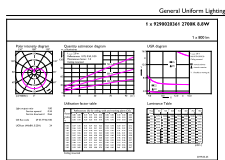

Dimensional drawing

Product	D	C
8.8A19/COR/927/FR/P/E26/DIM/T20 6/1CT	62.5 mm	111.5 mm

Photometric data

General uniform lighting - 8.8A19/COR/927/FR/P/E26/DIM/T20 6/1CT

Spectral Power Distribution Colour - 8.8A19/COR/927/FR/P/E26/DIM/T20 6/1CT