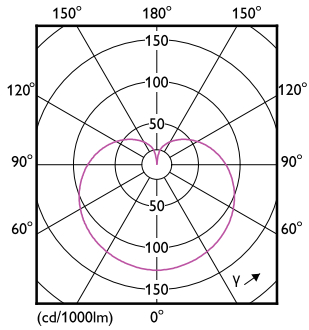

Dimensional drawing

Product	D	C
8.8A19/COR/927/FR/P/E26/DIM/T20 6/1CT	62.5 mm	111.5 mm

Photometric data

General uniform lighting - 8.8A19/COR/927/FR/P/E26/DIM/T20 6/1CT

Spectral Power Distribution Colour - 8.8A19/COR/927/FR/P/E26/DIM/T20 6/1CT

CorePro Plastic (Dimmable) A-Shape Lamps

Photometric data

Light Distribution Diagram - 8.8A19/COR/927/FR/P/E26/DIM/T20 6/1CT

Lifetime

Life Expectancy Diagram - 8.8A19/COR/927/FR/P/E26/DIM/T20 6/1CT

Lumen Maintenance Diagram - 8.8A19/COR/927/FR/P/E26/DIM/T20 6/1CT