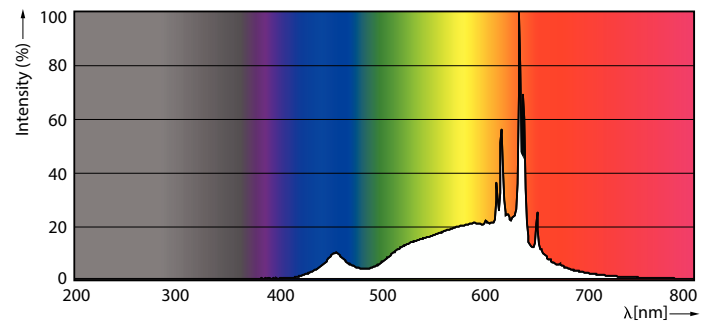

Product data

General Information		Input Frequency	
Cap-Base	E26 [Single Contact Medium Screw]	Input Frequency	60 Hz
Nominal lifetime	15,000 hour(s)	Power Consumption	8.8 W
Switching Cycle	50,000	Lamp Current (Nom)	80 mA
Lighting Technology	LED	Wattage Equivalent	60 W
EU RoHS compliant	Yes	Starting Time (Nom)	0.5 s
		Warm-up time to 60% light	0.5 s
		Power Factor (Fraction)	0.7
		Voltage (Nom)	120 V
Light Technical		Temperature	
Color Code	927	T-Case Maximum (Nom)	90 °C
Beam Angle (Nom)	250 degree(s)		
Luminous Flux	800 lm	Controls and Dimming	
Color Designation	Warm White (WW)	Dimmable	Yes
Correlated Color Temperature (Nom)	2700 K		
Luminous Efficacy (rated) (Nom)	90.00 lm/W	Mechanical and Housing	
Color Consistency	<4	Bulb Finish	Frosted
Color rendering index (CRI)	90	Bulb Material	Plastic
LLMF At End Of Nominal Lifetime (Nom)	70 %	Bulb Shape	A19
Operating and Electrical			
Line Frequency	60 Hz		

Dimensional drawing

Product	D	C
8.8A19/COR/927/FR/P/E26/DIM/T20 6/1CT	62.5 mm	111.5 mm

Photometric data

General uniform lighting - 8.8A19/COR/927/FR/P/E26/DIM/T20 6/1CT

Spectral Power Distribution Colour - 8.8A19/COR/927/FR/P/E26/DIM/T20 6/1CT