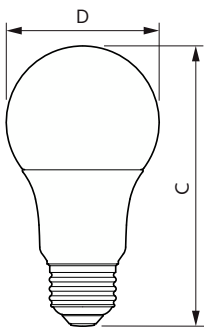

## Product Data

Order product name	8.8A19/COR/940/FR/P/E26/DIM/T20 6/1CT
--------------------	---------------------------------------

Full product name	8.8A19/COR/940/FR/P/E26/DIM/T20 6/1CT
Order code	929002032304
Material Nr. (12NC)	929002032304
Numerator - Quantity Per Pack	1
EAN/UPC - Product/Case	046677545895
Numerator - Packs per outer box	6
EAN/UPC - Case	50046677545890

## Dimensional drawing

Product	D	C
8.8A19/COR/940/FR/P/E26/DIM/T20 6/1CT	62.5 mm	111.5 mm