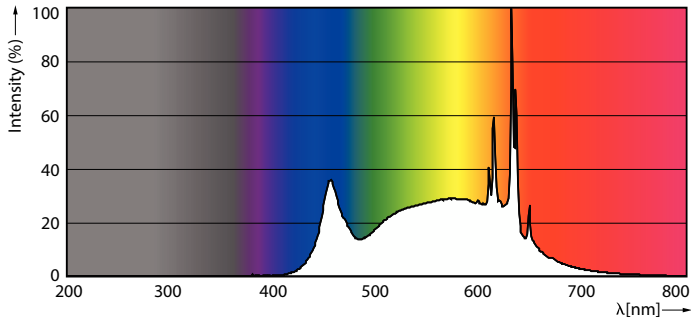

### Product data

General Information		Input Frequency	
Cap-Base	E26 [Single Contact Medium Screw]	Input Frequency	60 Hz
Nominal lifetime	15,000 hour(s)	Power Consumption	8.8 W
Switching Cycle	50,000	Lamp Current (Nom)	80 mA
Lighting Technology	LED	Wattage Equivalent	60 W
EU RoHS compliant	Yes	Starting Time (Nom)	0.5 s
		Warm-up time to 60% light	0.5 s
		Power Factor (Fraction)	0.7
		Voltage (Nom)	120 V
Light Technical		Temperature	
Color Code	940 [CCT of 4000K]	T-Case Maximum (Nom)	90 °C
Beam Angle (Nom)	250 degree(s)		
Luminous Flux	800 lm	Controls and Dimming	
Color Designation	Cool White (CW)	Dimmable	Yes
Correlated Color Temperature (Nom)	4000 K		
Luminous Efficacy (rated) (Nom)	90.00 lm/W	Mechanical and Housing	
Color Consistency	<4	Bulb Finish	Frosted
Color rendering index (CRI)	90	Bulb Shape	A19
LLMF At End Of Nominal Lifetime (Nom)	70 %	UL Wet/ damp/ dry location	Damp location
Operating and Electrical			
Line Frequency	60 Hz		

## Photometric data

Light Distribution Diagram - 8.8A19/COR/940/FR/P/E26/DIM/T20 6/1CT

General uniform lighting - 8.8A19/COR/940/FR/P/E26/DIM/T20 6/1CT

## Photometric data

Spectral Power Distribution Colour - 8.8A19/COR/940/FR/P/E26/DIM/T20 6/1CT