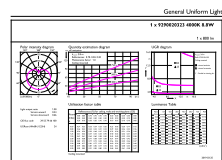

Photometric data

Light Distribution Diagram - 8.8A19/COR/940/FR/P/E26/DIM/T20 6/1CT

General uniform lighting - 8.8A19/COR/940/FR/P/E26/DIM/T20 6/1CT