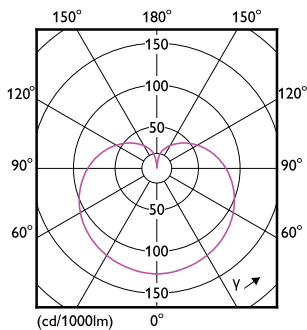

Photometric data

Light Distribution Diagram - 8.8A19/COR/940/FR/P/E26/DIM/T20 6/1CT

General uniform lighting - 8.8A19/COR/940/FR/P/E26/DIM/T20 6/1CT