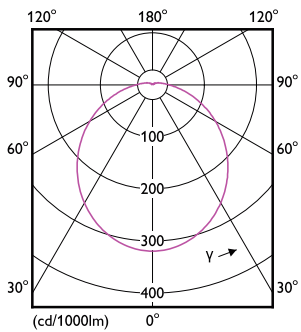

Product data

General Information	
Cap-Base	E26 [Single Contact Medium Screw]
Nominal lifetime	15,000 hour(s)
Switching Cycle	50,000
Lighting Technology	LED
EU RoHS compliant	Yes
Light Technical	
Color Code	940 [CCT of 4000K]
Beam Angle (Nom)	90 degree(s)
Luminous Flux	650 lm
Color Designation	Cool White (CW)
Correlated Color Temperature (Nom)	4000 K
Luminous Efficacy (rated) (Nom)	90.00 lm/W
Color Consistency	<4
Color rendering index (CRI)	90
LLMF At End Of Nominal Lifetime (Nom)	70 %
Operating and Electrical	
Line Frequency	60 Hz
Input Frequency	60 Hz
Power Consumption	7.2 W
Lamp Current (Nom)	82 mA

Material Nr. (12NC) 929002032204

Numerator - Quantity Per Pack 1

EAN/UPC - Product/Case 046677545918

Numerator - Packs per outer box 6

EAN/UPC - Case 50046677545913

Dimensional drawing

Product	D	C
7.2BR30/COR/940/P/E26/DIM 6/1FB T20	95 mm	132 mm

Photometric data

Light Distribution Diagram - 7.2BR30/COR/940/P/E26/DIM 6/1FB T20

Accent Lighting Spots - 7.2BR30/COR/940/P/E26/DIM 6/1FB T20

Spectral Power Distribution Colour - 7.2BR30/COR/940/P/E26/DIM 6/1FB T20