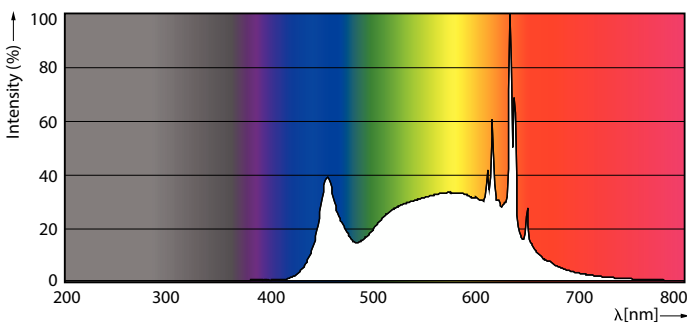

Product data

General Information	
Cap-Base	E26 [Single Contact Medium Screw]
Nominal lifetime	15,000 hour(s)
Switching Cycle	50,000
Lighting Technology	LED
EU RoHS compliant	Yes
Light Technical	
Color Code	940 [CCT of 4000K]
Beam Angle (Nom)	90 degree(s)
Luminous Flux	650 lm
Color Designation	Cool White (CW)
Correlated Color Temperature (Nom)	4000 K
Luminous Efficacy (rated) (Nom)	90.00 lm/W
Color Consistency	<4
Color rendering index (CRI)	90
LLMF At End Of Nominal Lifetime (Nom)	70 %
Operating and Electrical	
Line Frequency	60 Hz
Input Frequency	60 Hz
Power Consumption	7.2 W
Lamp Current (Nom)	82 mA

Photometric data

Light Distribution Diagram - 7.2BR30/COR/940/P/E26/DIM 6/1FB T20

Accent Lighting Spots - 7.2BR30/COR/940/P/E26/DIM 6/1FB T20

Spectral Power Distribution Colour - 7.2BR30/COR/940/P/E26/DIM 6/1FB T20