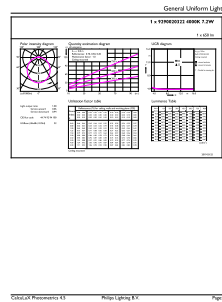

Product data

General Information	
Cap-Base	E26 [Single Contact Medium Screw]
Nominal lifetime	15,000 hour(s)
Switching Cycle	50,000
Lighting Technology	LED
EU RoHS compliant	Yes
Light Technical	
Color Code	940 [CCT of 4000K]
Beam Angle (Nom)	90 degree(s)
Luminous Flux	650 lm
Color Designation	Cool White (CW)
Correlated Color Temperature (Nom)	4000 K
Luminous Efficacy (rated) (Nom)	90.00 lm/W
Color Consistency	<4
Color rendering index (CRI)	90
LLMF At End Of Nominal Lifetime (Nom)	70 %
Operating and Electrical	
Line Frequency	60 Hz
Input Frequency	60 Hz
Power Consumption	7.2 W
Lamp Current (Nom)	82 mA

Material Nr. (12NC) 929002032204

Numerator - Quantity Per Pack 1

EAN/UPC - Product/Case 046677545918

Numerator - Packs per outer box 6

EAN/UPC - Case 50046677545913

Dimensional drawing

Product	D	C
7.2BR30/COR/940/P/E26/DIM 6/1FB T20	95 mm	132 mm

Photometric data

Light Distribution Diagram - 7.2BR30/COR/940/P/E26/DIM 6/1FB T20

Accent Lighting Spots - 7.2BR30/COR/940/P/E26/DIM 6/1FB T20

Spectral Power Distribution Colour - 7.2BR30/COR/940/P/E26/DIM 6/1FB T20