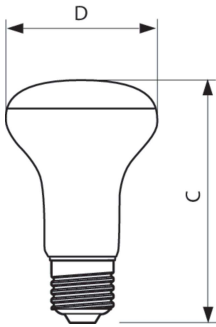

Product data

General Information	
Cap-Base	E26 [Single Contact Medium Screw]
Nominal lifetime	15,000 hour(s)
Switching Cycle	50,000
Lighting Technology	LED
EU RoHS compliant	Yes
Light Technical	
Color Code	940 [CCT of 4000K]
Beam Angle (Nom)	90 degree(s)
Luminous Flux	650 lm
Color Designation	Cool White (CW)
Correlated Color Temperature (Nom)	4000 K
Luminous Efficacy (rated) (Nom)	90.00 lm/W
Color Consistency	<4
Color rendering index (CRI)	90
LLMF At End Of Nominal Lifetime (Nom)	70 %
Operating and Electrical	
Line Frequency	60 Hz
Input Frequency	60 Hz
Power Consumption	7.2 W
Lamp Current (Nom)	82 mA

Material Nr. (12NC) 929002032204

Numerator - Quantity Per Pack 1

EAN/UPC - Product/Case 046677545918

Numerator - Packs per outer box 6

EAN/UPC - Case 50046677545913

Dimensional drawing

Product	D	C
7.2BR30/COR/940/P/E26/DIM 6/1FB T20	95 mm	132 mm

Photometric data

Light Distribution Diagram - 7.2BR30/COR/940/P/E26/DIM 6/1FB T20

Accent Lighting Spots - 7.2BR30/COR/940/P/E26/DIM 6/1FB T20

Spectral Power Distribution Colour - 7.2BR30/COR/940/P/E26/DIM 6/1FB T20