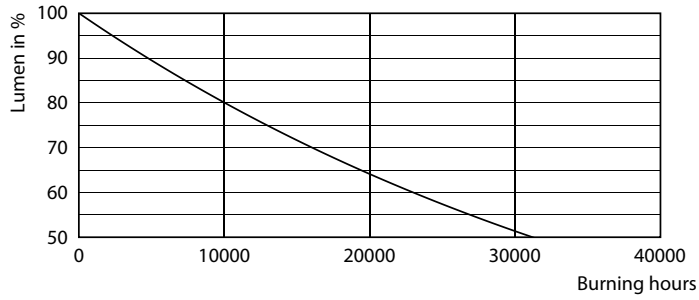

LED BR30

Lifetime

Lumen Maintenance Diagram - 7.2BR30/COR/940/P/E26/DIM 6/1FB T20