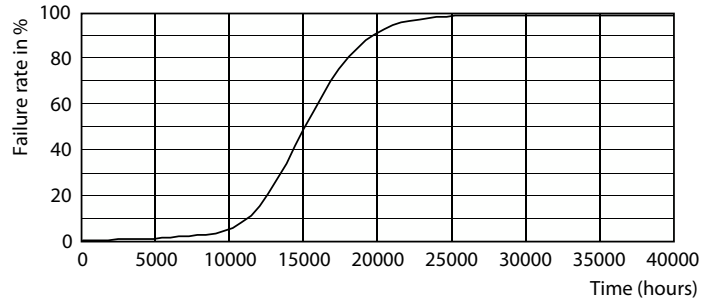

LED BR30

Lifetime

Life Expectancy Diagram - 7.2BR30/COR/940/P/E26/DIM 6/1FB T20