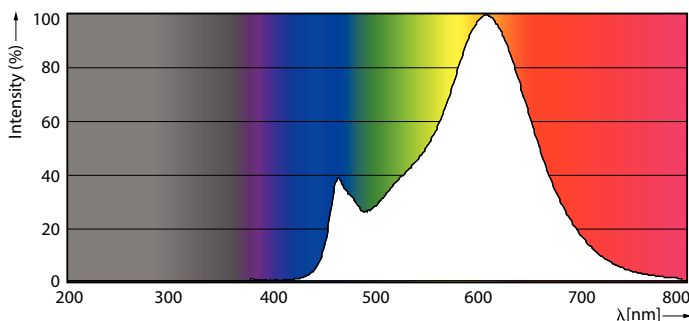

Måttskiss

Product	D	C
LED classic 60W E27 WW G120 FR ND SRT4	125 mm	177 mm

Fotometriska data

Light Distribution Diagram - LED classic 60W E27 WW G120 FR ND SRT4

Spectral Power Distribution Colour - LED classic 60W E27 WW G120 FR ND SRT4