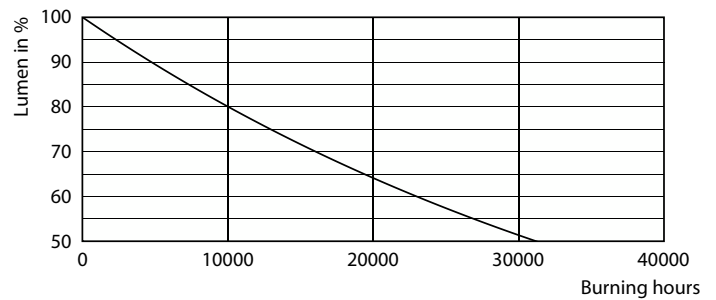

Classic filament LEDbulbs

Fotometriska data

General uniform lighting - LED classic 60W E27 WW G120 FR ND SRT4

Livslängd

Life Expectancy Diagram - LED classic 60W E27 WW G120 FR ND SRT4

Lumen Maintenance Diagram - LED classic 60W E27 WW G120 FR ND SRT4