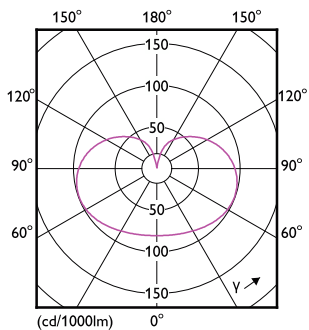

Måttskiss

Product	D	C
LED classic 60W E27 WW G120 FR ND SRT4	125 mm	177 mm

Fotometriska data

Light Distribution Diagram - LED classic 60W E27 WW G120 FR ND SRT4

Spectral Power Distribution Colour - LED classic 60W E27 WW G120 FR ND SRT4