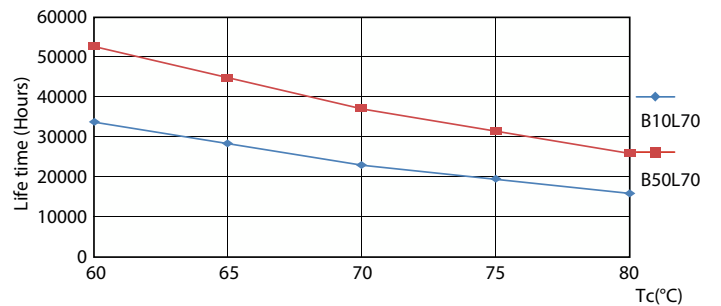

Lumen Maintenance Diagram - MAS LEDtube VLE 1500mm UO 24W 865 T8

Life Expectancy Diagram - MAS LEDtube VLE 1500mm UO 24W 865 T8