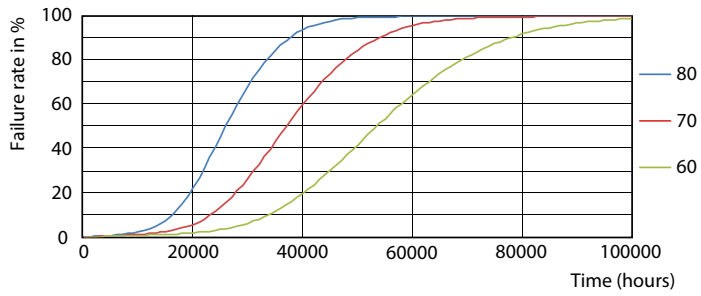

MASTER Value LEDtube T8

Levetid

Life Expectancy Diagram - MAS LEDtube VLE 1500mm UO 24W 865 T8