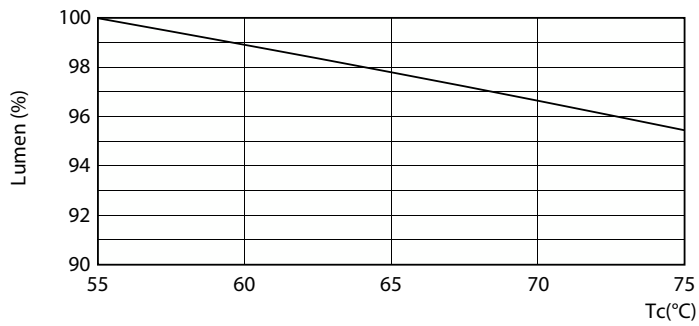

MASTER Value LEDtube T8

Fotometriske data

General uniform lighting - MAS LEDtube VLE 1500mm UO 24W 865 T8

Levetid

Lumen Maintenance Diagram - MAS LEDtube VLE 1500mm UO 24W 865 T8