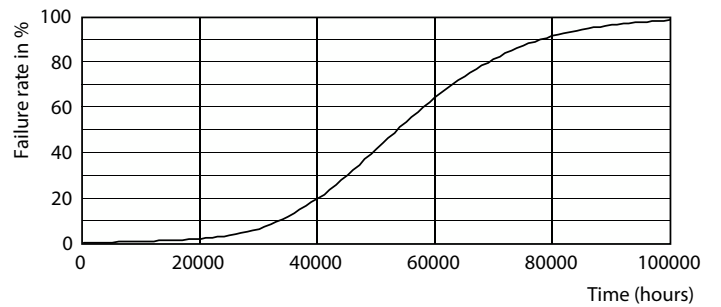

MASTER Value LEDtube T8

Fotometriske data

General uniform lighting - MAS LEDtube VLE 1500mm UO 24W 865 T8

Levetid

Life Expectancy Diagram - MAS LEDtube VLE 1500mm UO 24W 865 T8