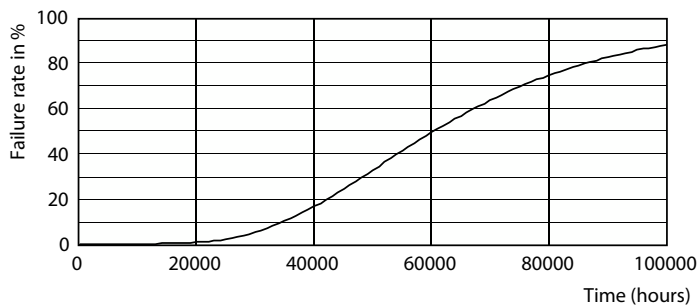

Life Expectancy Diagram - MAS LEDtube VLE 1500mm HO 20.5W 865 T8