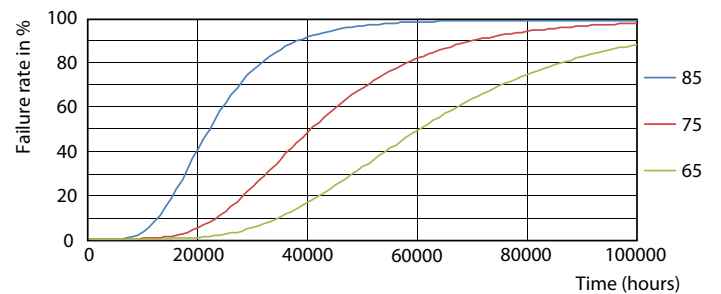

Life Expectancy Diagram - MAS LEDtube VLE 1500mm HO 20.5W 865 T8