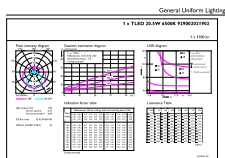

General uniform lighting - MAS LEDtube VLE 1500mm HO 20.5W 865 T8