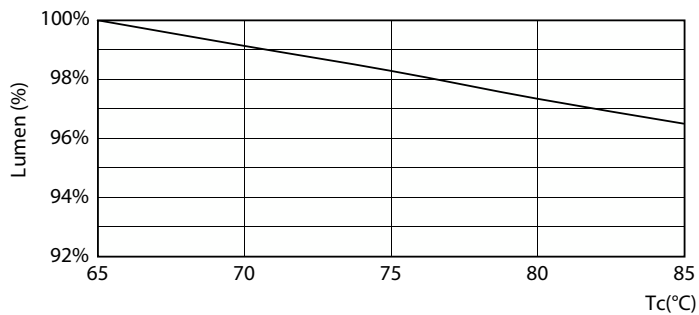

Levensduur

Lumen Maintenance Diagram - MAS LEDtube VLE 1500mm HO 20.5W 865 T8