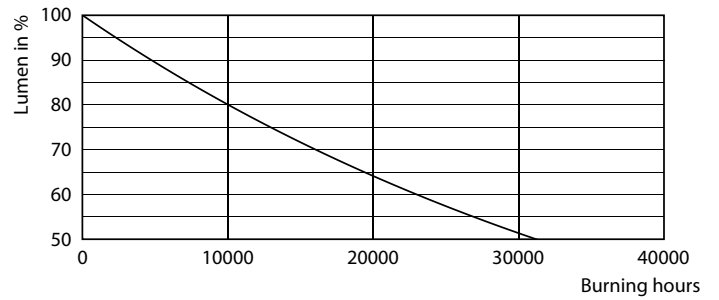

Classic filament LEDbulbs

Livslängd

Life Expectancy Diagram - CLA LEDBulb DT9-60W E27 CRI90 A60 CL

Lumen Maintenance Diagram - CLA LEDBulb DT9-60W E27 CRI90 A60 CL