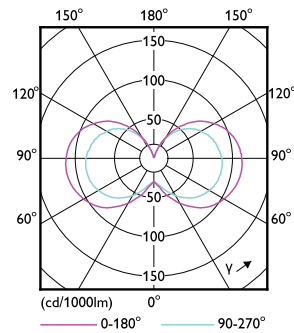

Light Distribution Diagram - CLA LEDBulb DT9-60W E27 CRI90 A60 CL