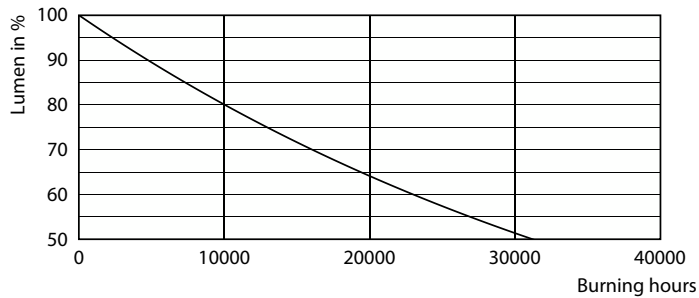

Light Distribution Diagram - CoreProLED linearD 17.5-150W R7S 118 830

CorePro LEDlinear MV

Fotometriska data

Spectral Power Distribution Colour - CoreProLED linearD 17.5-150W R7S 118 830

Livslängd

Lumen Maintenance Diagram - CoreProLED linearD 17.5-150W R7S 118 830