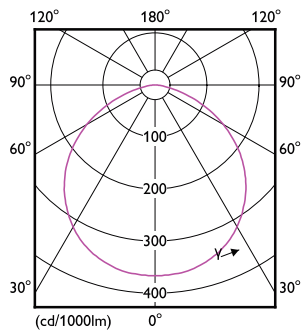

General uniform lighting - CoreProLED linearD 17.5-150W R7S 118 830

Light Distribution Diagram - CoreProLED linearD 17.5-150W R7S 118 830