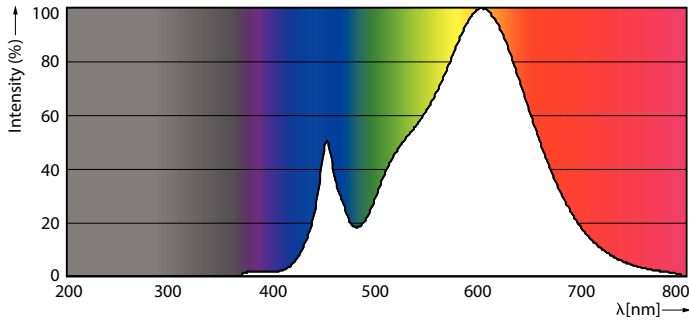

CorePro LEDlinear MV

Fotometriska data

Spectral Power Distribution Colour - CoreProLED linearD 17.5-150W R7S 118 830