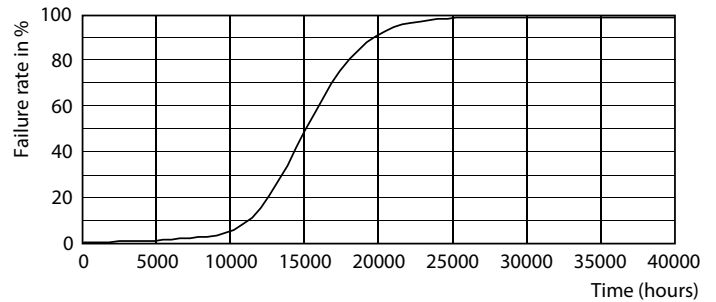

Light Distribution Diagram - CoreProLED linearD 17.5-150W R7S 118 830

CorePro LEDlinear MV

Fotometriska data

Spectral Power Distribution Colour - CoreProLED linearD 17.5-150W R7S 118 830

Livslängd

Lumen Maintenance Diagram - CoreProLED linearD 17.5-150W R7S 118 830