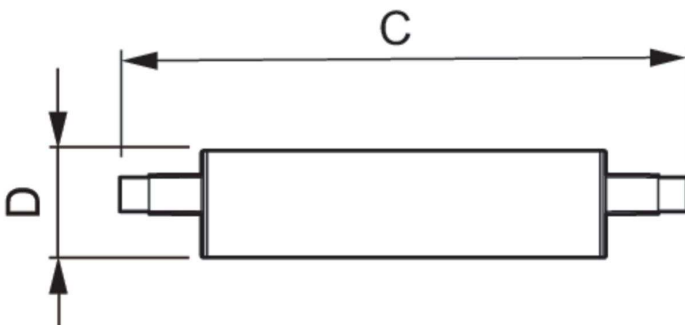

CorePro LEDlinear MV

Energiförbrukning kWh/1 000 tim	18 kWh
EPREL-registreringsnummer	397597
EyeComfort	Ja
Produktdata	
Beställningsproduktnamn	CoreProLED linearD 17.5-150W R7S 118 830
Fullständigt produktnamn	CoreProLED linearD 17.5-150W R7S 118 830
Full EOC	871869964673800

Beskrivning av lokal kod	8294757
Beställningsnummer	929002016602
Materialnummer (12NC)	929002016602
Lokal kod	8294757
SAP-Räknare – Antal per förpackning	1
EAN/UPC - Produkt/fodral	8718699646738
Räknare - antal förpackningar per kartong	10
EAN/UPC - Hölje	8718699646745

Måttskiss

Product	D	C
CoreProLED linearD 17.5-150W R7S 118 830	42 mm	118 mm

Fotometriska data