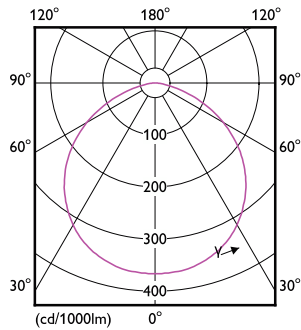

Maatschets

Product	D	C
CoreProLED linearD 17.5-150W R7S 118 830	42 mm	118 mm

Fotometrische gegevens

General uniform lighting - CoreProLED linearD 17.5-150W R7S 118 830

Light Distribution Diagram - CoreProLED linearD 17.5-150W R7S 118 830