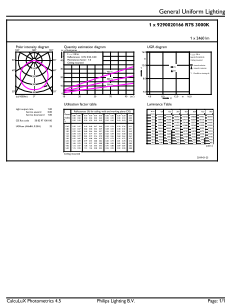

Maatschets

Product	D	C
CoreProLED linearD 17.5-150W R7S 118 830	42 mm	118 mm

Fotometrische gegevens

General uniform lighting - CoreProLED linearD 17.5-150W R7S 118 830

Light Distribution Diagram - CoreProLED linearD 17.5-150W R7S 118 830

CorePro LEDlinear MV

Fotometrische gegevens

Spectral Power Distribution Colour - CoreProLED linearD 17.5-150W R7S 118 830

Levensduur

Lumen Maintenance Diagram - CoreProLED linearD 17.5-150W R7S 118 830

Life Expectancy Diagram - CoreProLED linearD 17.5-150W R7S 118 830