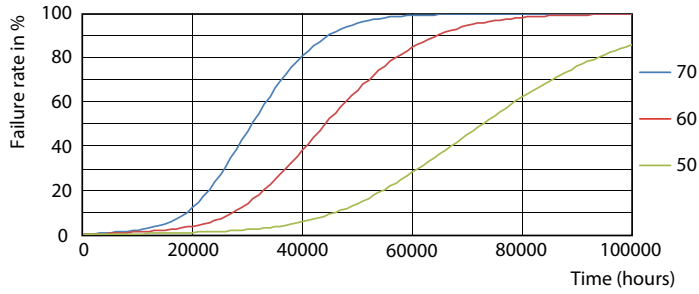

MasterClass InstantFit (UL Type-A) T8

Lifetime