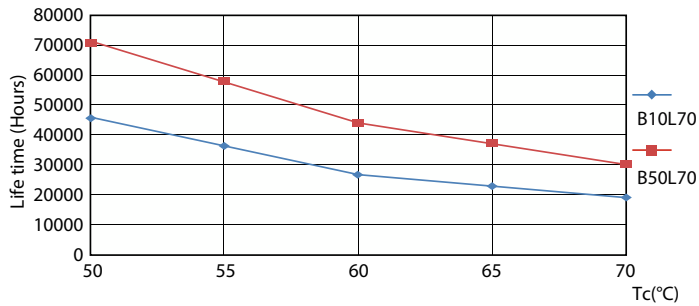

Life Expectancy Diagram - 15.5T8/MAS/48-835/IF24/P/DIM 25/1

Lumen Maintenance Diagram - 15.5T8/MAS/48-835/IF24/P/DIM 25/1

Life Expectancy Diagram - 15.5T8/MAS/48-835/IF24/P/DIM 25/1