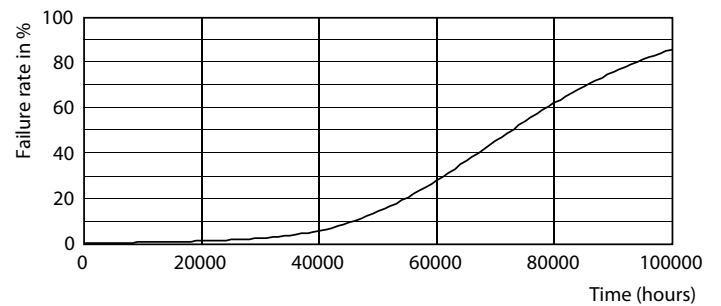

Life Expectancy Diagram - 15.5T8/MAS/48-835/IF24/P/DIM 25/1