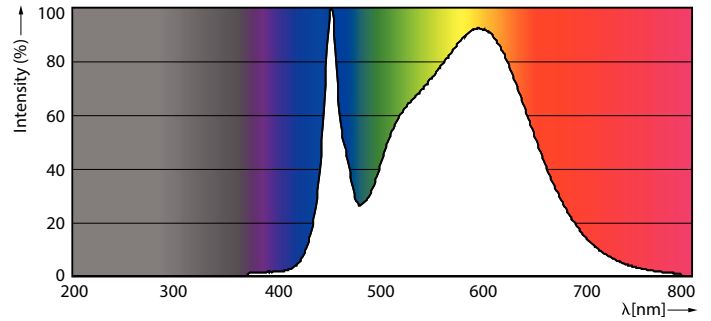

Spectral Power Distribution Colour - 15.5T8/MAS/48-835/IF24/P/DIM 25/1

General uniform lighting - 15.5T8/MAS/48-835/IF24/P/DIM 25/1