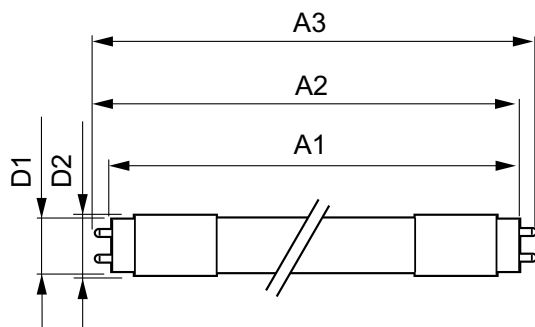

| Mechanical and Housing | |
|------------------------|---------|
| Bulb Finish | Frosted |
| Bulb Material | Plastic |

| | |
|----------------|----------|
| Product Length | 1,200 mm |
| Bulb Shape | T8 |

Dimensional drawing

| Product | D1 | D2 | A1 | A2 | A3 |
|-----------------------------------|---------|-------|------------|------------|------------|
| 15.5T8/MAS/48-835/IF24/P/DIM 25/1 | 25.7 mm | 28 mm | 1,198.1 mm | 1,205.2 mm | 1,212.3 mm |