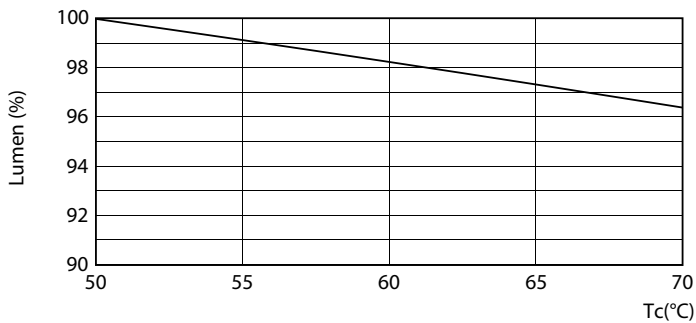

Lifetime

Lumen Maintenance Diagram - 15.5T8/MAS/48-835/IF24/P/DIM 25/1