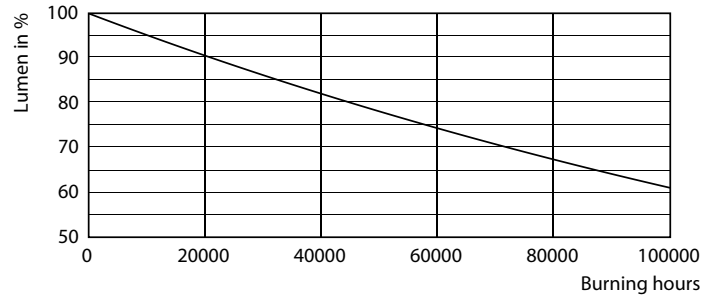

MasterClass InstantFit (UL Type-A) T8

Lifetime