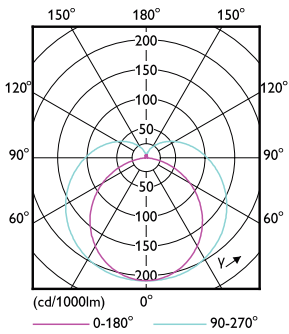

MasterClass InstantFit (UL Type-A) T8

Photometric data

Light Distribution Diagram - 15.5T8/MAS/48-835/IF24/P/DIM 25/1