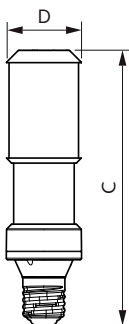

Måttskiss

Product	D	C
TForce LED Road 120-68W E40 740	71 mm	262 mm

Fotometriska data

Spectral Power Distribution Colour - TForce LED Road 120-68W E40 740

Light Distribution Diagram - TForce LED Road 120-68W E40 740