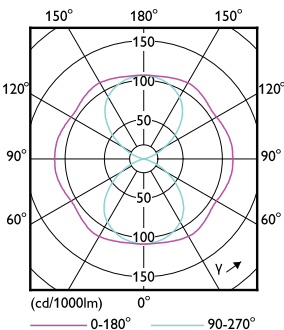

Måttskiss

Product	D	C
TForce LED Road 120-68W E40 740	71 mm	262 mm

Fotometriska data

Spectral Power Distribution Colour - TForce LED Road 120-68W E40 740

Light Distribution Diagram - TForce LED Road 120-68W E40 740