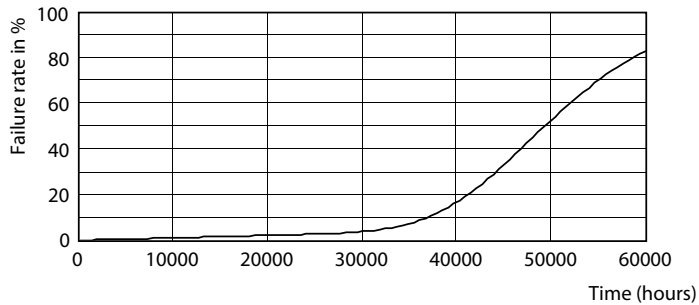

Master - LED HID SON-T

Fotometriska data

Accent Lighting Spots - TForce LED Road 120-68W E40 740

Livslängd

Life Expectancy Diagram - TForce LED Road 120-68W E40 740

Lumen Maintenance Diagram - TForce LED Road 120-68W E40 740