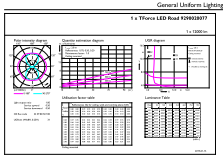

TrueForce LED Public (Road - SON)

Fotometrie