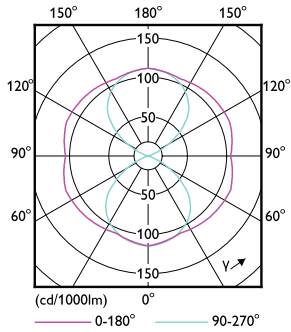

Master - LED HID SON-T

Fotometriska data

Light Distribution Diagram - TForce LED Road 42-25W E27 740