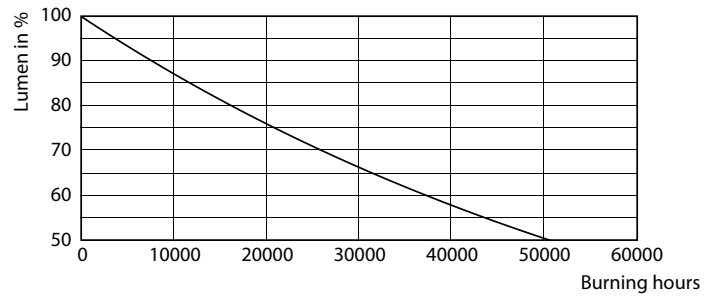

LED Highbay

Lifetime

Life Expectancy Diagram - 38HB/LED/840/ND FB 6/1

Lumen Maintenance Diagram - 38HB/LED/840/ND FB 6/1