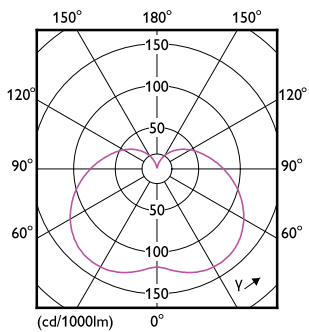

Product data

General Information	
Cap-Base	E26 [Single Contact Medium Screw]
Nominal lifetime	25,000 hour(s)
Switching Cycle	50,000
Lighting Technology	LED
EU RoHS compliant	Yes

Light Technical	
Color Code	840 [CCT of 4000K]
Beam Angle (Nom)	200 degree(s)
Luminous Flux	3,800 lm
Color Designation	Cool White (CW)
Correlated Color Temperature (Nom)	4000 K
Luminous Efficacy (rated) (Nom)	100.00 lm/W
Color Consistency	<6
Color rendering index (CRI)	80
LLMF At End Of Nominal Lifetime (Nom)	70 %

EAN/UPC - Case	50046677543070
----------------	----------------

Dimensional drawing

Product	D	C
38HB/LED/840/ND FB 6/1	138 mm	238 mm

Photometric data

Light Distribution Diagram - 38HB/LED/840/ND FB 6/1

Spectral Power Distribution Colour - 38HB/LED/840/ND FB 6/1