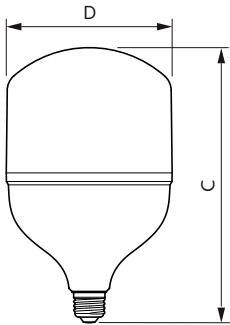

Temperature	
T-Case Maximum (Nom)	90 °C

Controls and Dimming	
Dimmable	No

Mechanical and Housing	
Bulb Finish	Frosted
Bulb Material	Plastic
Bulb Shape	T-shape

Approval and Application	
Energy Consumption kWh/1000 h	- kWh

EAN/UPC - Case	50046677543070
----------------	----------------

Dimensional drawing

Product	D	C
38HB/LED/840/ND FB 6/1	138 mm	238 mm

Photometric data

Light Distribution Diagram - 38HB/LED/840/ND FB 6/1

Spectral Power Distribution Colour - 38HB/LED/840/ND FB 6/1