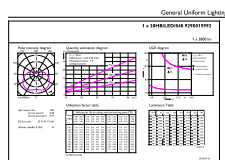

EAN/UPC - Case	50046677543070
----------------	----------------

Dimensional drawing

Product	D	C
38HB/LED/840/ND FB 6/1	138 mm	238 mm

Photometric data

Light Distribution Diagram - 38HB/LED/840/ND FB 6/1

Spectral Power Distribution Colour - 38HB/LED/840/ND FB 6/1