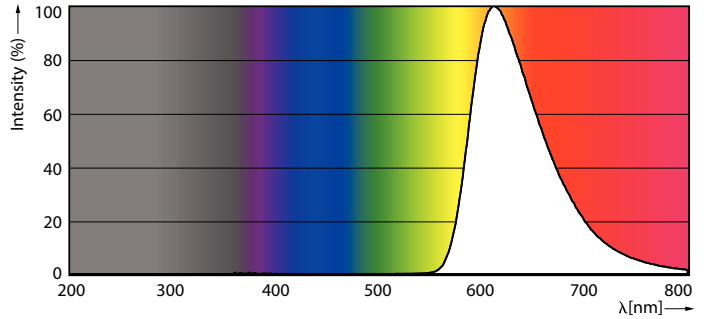

Light Technical	
Beam Angle (Nom)	160 degree(s)
Color Consistency	-
Color rendering index (CRI)	-
LLMF At End Of Nominal Lifetime (Nom)	70 %

Operating and Electrical	
Line Frequency	60 Hz
Input Frequency	60 Hz
Power Consumption	8 W
Lamp Current (Nom)	115 mA
Starting Time (Nom)	0.5 s
Warm-up time to 60% light	0.5 s
Power Factor (Fraction)	0.5
Voltage (Nom)	120 V

LED Party Bulbs

Dimensional drawing

Product	D	C
8A19/LED/ORANGE/P/ND 120V 6/1BC	60 mm	107 mm

Photometric data

Light Distribution Diagram

Spectral Power Distribution Colour - 8A19/LED/ORANGE/P/ND 120V 6/1BC