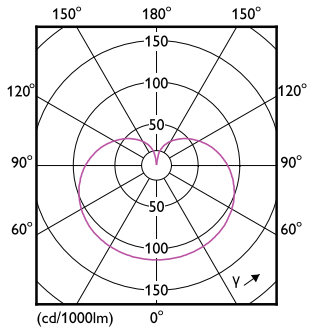

Light Technical	
Beam Angle (Nom)	160 degree(s)
Color Consistency	-
Color rendering index (CRI)	-
LLMF At End Of Nominal Lifetime (Nom)	70 %

Operating and Electrical	
Line Frequency	60 Hz
Input Frequency	60 Hz
Power Consumption	8 W
Lamp Current (Nom)	115 mA
Starting Time (Nom)	0.5 s
Warm-up time to 60% light	0.5 s
Power Factor (Fraction)	0.5
Voltage (Nom)	120 V

LED Party Bulbs

Dimensional drawing

Product	D	C
8A19/LED/ORANGE/P/ND 120V 6/1BC	60 mm	107 mm

Photometric data

Light Distribution Diagram

Spectral Power Distribution Colour - 8A19/LED/ORANGE/P/ND 120V 6/1BC