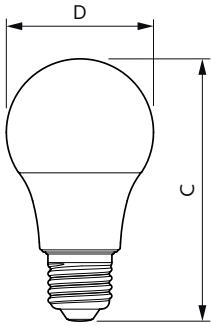

Temperature	
T-Case Maximum (Nom)	80 °C

Controls and Dimming	
Dimmable	No

Mechanical and Housing	
Bulb Finish	Orange
Bulb Material	Plastic
Bulb Shape	A19 [A 19mm]

Approval and Application	
Energy Consumption kWh/1000 h	- kWh
EyeComfort	Yes

LED Party Bulbs

Dimensional drawing

Product	D	C
8A19/LED/ORANGE/P/ND 120V 6/1BC	60 mm	107 mm

Photometric data

Light Distribution Diagram

Spectral Power Distribution Colour - 8A19/LED/ORANGE/P/ND 120V 6/1BC