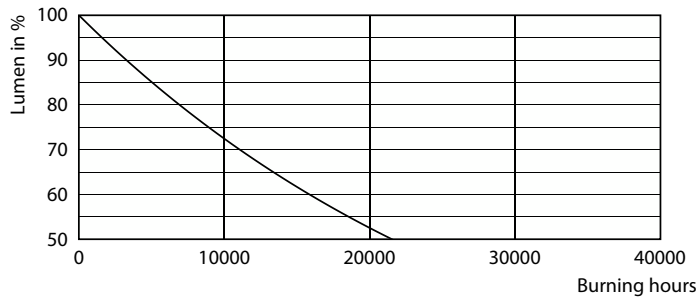

LED Party Bulbs

Lifetime

Lumen Maintenance Diagram - 8A19/LED/ORANGE/P/ND 120V 6/1BC