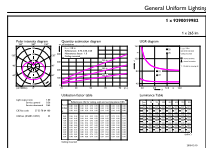

LED Party Bulbs

Dimensional drawing

Product	D	C
8A19/LED/ORANGE/P/ND 120V 6/1BC	60 mm	107 mm

Photometric data

Light Distribution Diagram

Spectral Power Distribution Colour - 8A19/LED/ORANGE/P/ND 120V 6/1BC