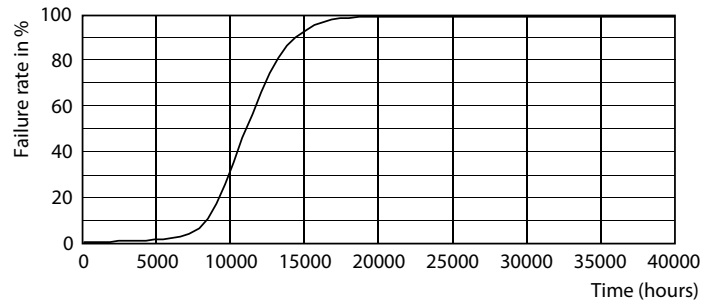

LED Party Bulbs

Lifetime

Life Expectancy Diagram - 8A19/LED/ORANGE/P/ND 120V 6/1BC