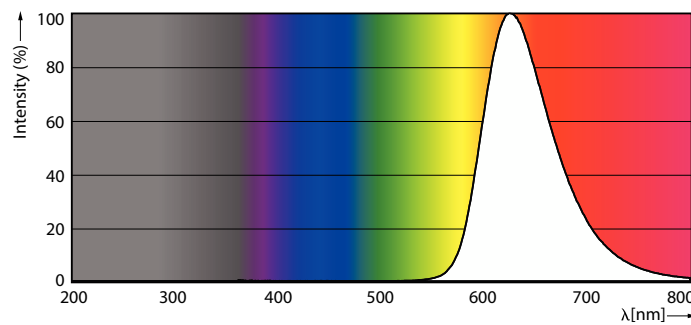

Spectral Power Distribution Colour - 8A19/LED/RED/P/ND 120V 4/1FB