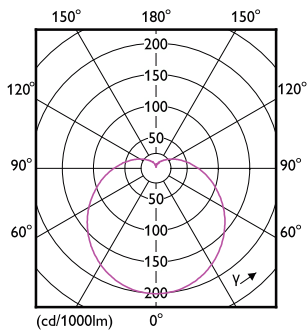

Photometric data

Light Distribution Diagram - 8A19/LED/RED/P/ND 120V 4/1FB