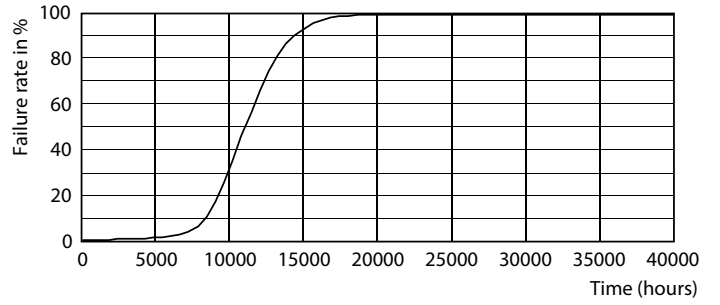

Specialty Lamps

Lifetime

Lumen Maintenance Diagram - 8A19/LED/RED/P/ND 120V 4/1FB

Life Expectancy Diagram - 8A19/LED/RED/P/ND 120V 4/1FB