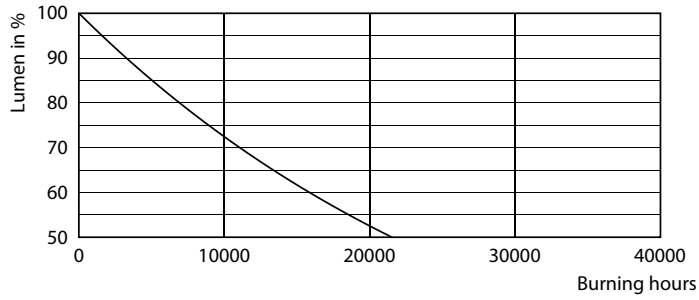

Specialty Lamps

Lifetime

Lumen Maintenance Diagram - 8A19/LED/RED/P/ND 120V 4/1FB

Life Expectancy Diagram - 8A19/LED/RED/P/ND 120V 4/1FB