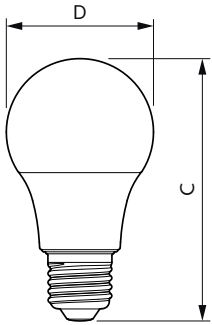

Specialty Lamps

LED Innovations	EyeComfort
Product Data	
Order product name	8A19/LED/RED/P/ND 120V 4/1FB
Full product name	8A19/LED/RED/P/ND 120V 4/1FB
Order code	929001997805
Material Nr. (12NC)	929001997805

Numerator - Quantity Per Pack	1
EAN/UPC - Product/Case	046677463274
Numerator - Packs per outer box	4
EAN/UPC - Case	50046677463279

Dimensional drawing

Product	D	C
8A19/LED/RED/P/ND 120V 4/1FB	60 mm	107 mm