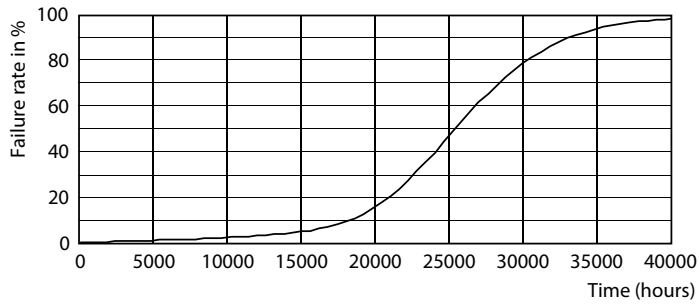

LED Highbay

Lifetime

Life Expectancy Diagram - 38HB/LED/850/ND FB 6/1

Lumen Maintenance Diagram - 38HB/LED/850/ND FB 6/1