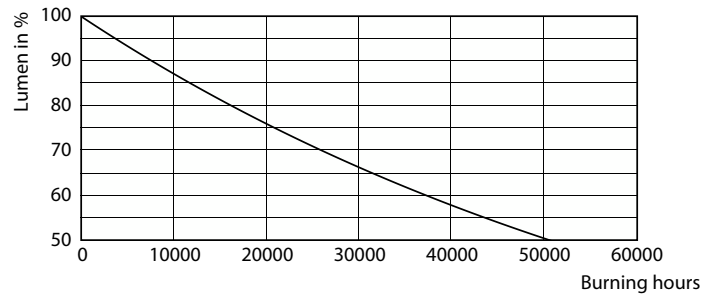

LED Highbay

Lifetime

Life Expectancy Diagram - 38HB/LED/850/ND FB 6/1

Lumen Maintenance Diagram - 38HB/LED/850/ND FB 6/1