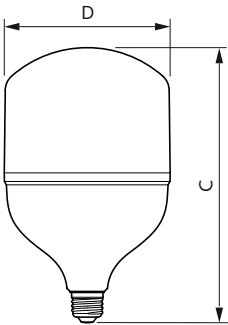

Temperature	
T-Case Maximum (Nom)	194 °F

Controls and Dimming	
Dimmable	No

Mechanical and Housing	
Bulb Finish	Frosted
Bulb Material	Plastic
Bulb Shape	T-shape

Approval and Application	
Energy Consumption kWh/1000 h	- kWh

EAN/UPC - Case	50046677541960
----------------	----------------

Dimensional drawing

Product	D	C
38HB/LED/850/ND FB 6/1	5-7/16 inch	9-3/8 inch

Photometric data

Light Distribution Diagram - 38HB/LED/850/ND FB 6/1