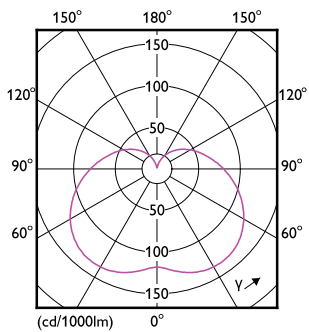

Product data

General Information	
Cap-Base	E26 [Single Contact Medium Screw]
Nominal lifetime	25,000 hour(s)
Switching Cycle	50,000
Lighting Technology	LED
EU RoHS compliant	Yes

Light Technical	
Color Code	850 [CCT of 5000K]
Beam Angle (Nom)	200 degree(s)
Luminous Flux	3,800 lm
Color Designation	Daylight
Correlated Color Temperature (Nom)	5000 K
Luminous Efficacy (rated) (Nom)	100.00 lm/W
Color Consistency	<6
Color rendering index (CRI)	80
LLMF At End Of Nominal Lifetime (Nom)	70 %

EAN/UPC - Case	50046677541960
----------------	----------------

Dimensional drawing

Product	D	C
38HB/LED/850/ND FB 6/1	5-7/16 inch	9-3/8 inch

Photometric data

Light Distribution Diagram - 38HB/LED/850/ND FB 6/1