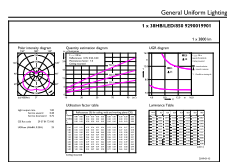

General uniform lighting - 38HB/LED/850/ND FB 6/1