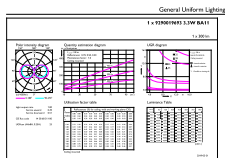

EAN/UPC - Product/Case	046677549558
Numerator - Packs per outer box	10
EAN/UPC - Case	50046677549553

Dimensional drawing

Product	D	C
3.3BA11/PER/927-922/CL/G/E26/WGX 1FB T20	35 mm	102 mm

Photometric data

Light Distribution Diagram - 3.3BA11/PER/927-922/CL/G/E26/WGX 1FB T20

Spectral Power Distribution Colour - 3.3BA11/PER/927-922/CL/G/E26/WGX 1FB T20

General uniform lighting - 3.3BA11/PER/927-922/CL/G/E26/WGX 1FB T20