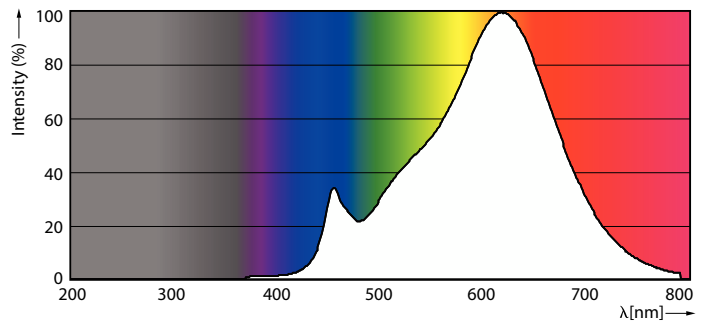

LED BA11

Full product name	3.3BA11/PER/927-922/CL/G/E26/WGX 1FB T20
Order code	929001969304
Material Nr. (12NC)	929001969304
Numerator - Quantity Per Pack	1

EAN/UPC - Product/Case	046677549558
Numerator - Packs per outer box	10
EAN/UPC - Case	50046677549553

Dimensional drawing

Product	D	C
3.3BA11/PER/927-922/CL/G/E26/WGX 1FB T20	35 mm	102 mm

Photometric data

Spectral Power Distribution Colour - 3.3BA11/PER/927-922/CL/G/E26/WGX 1FB T20

General uniform lighting - 3.3BA11/PER/927-922/CL/G/E26/WGX 1FB T20