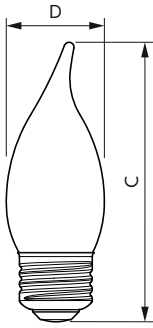

Temperature	
T-Case Maximum (Nom)	50 °C

Controls and Dimming	
Dimmable	Yes

Mechanical and Housing	
Bulb Finish	Clear
Bulb Material	Glass
Bulb Shape	BA11 [BA11 35mm]

Approval and Application	
Energy Consumption kWh/1000 h	- kWh
Energy Certifications	Energy Star
EyeComfort	Yes

Product Data	
Order product name	3.3BA11/PER/927-922/CL/G/E26/WGX 1FB T20

LED BA11

Full product name	3.3BA11/PER/927-922/CL/G/E26/WGX 1FB T20
Order code	929001969304
Material Nr. (12NC)	929001969304
Numerator - Quantity Per Pack	1

EAN/UPC - Product/Case	046677549558
Numerator - Packs per outer box	10
EAN/UPC - Case	50046677549553

Dimensional drawing

Product	D	C
3.3BA11/PER/927-922/CL/G/E26/WGX 1FB T20	35 mm	102 mm

Photometric data