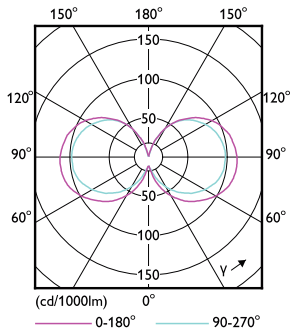

Photometric data

Light Distribution Diagram - 3.3BA11/PER/927-922/CL/G/E26/WGX 1FB T20

General uniform lighting - 3.3BA11/PER/927-922/CL/G/E26/WGX 1FB T20