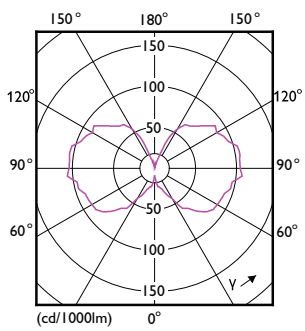

LED G16.5

Numerator - Packs per outer box	4
EAN/UPC - Case	50046677537598

Dimensional drawing

Product	D	C
4.5G16.5/VIN/820/E12/CL/GL/DIM 4/BC T20	50 mm	81 mm

Photometric data

Light Distribution Diagram - 4.5G16.5/VIN/820/E12/CL/GL/DIM 4/BC T20

Spectral Power Distribution Colour - 4.5G16.5/VIN/820/E12/CL/GL/DIM 4/BC T20

General uniform lighting - 4.5G16.5/VIN/820/E12/CL/GL/DIM 4/BC T20

LED G16.5

Lifetime

Life Expectancy Diagram - 4.5G16.5/VIN/820/E12/CL/GL/DIM 4/BC T20