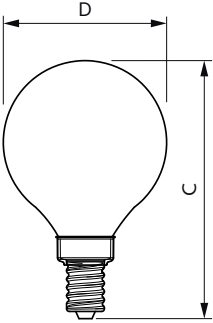

Product Data	
Order product name	4.5G16.5/VIN/820/E12/CL/GL/DIM 4/BC T20
Full product name	4.5G16.5/VIN/820/E12/CL/GL/DIM 4/BC T20
Order code	929001951353
Material Nr. (12NC)	929001951353
Numerator - Quantity Per Pack	1
EAN/UPC - Product/Case	046677537593

LED G16.5

Numerator - Packs per outer box	4
EAN/UPC - Case	50046677537598

Dimensional drawing

Product	D	C
4.5G16.5/VIN/820/E12/CL/GL/DIM 4/BC T20	50 mm	81 mm

Photometric data

Light Distribution Diagram - 4.5G16.5/VIN/820/E12/CL/GL/DIM 4/BC T20