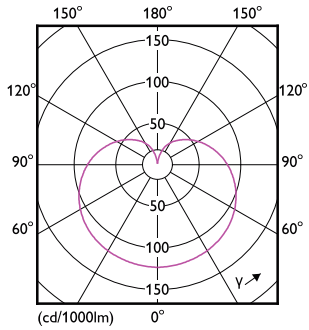

Product data

General Information		Operating and Electrical	
Cap-Base	E26 [Single Contact Medium Screw]	Line Frequency	60 Hz
Nominal lifetime	15,000 hour(s)	Input Frequency	60 Hz
Switching Cycle	50,000	Power Consumption	8.8 W
Lighting Technology	LED	Lamp Current (Nom)	80 mA
EU RoHS compliant	Yes	Wattage Equivalent	60 W
Starting Time (Nom)		0.5 s	
Warm-up time to 60% light		0.5 s	
Power Factor (Fraction)		0.7	
Voltage (Nom)		120 V	
Light Technical		Temperature	
Color Code	922-927 [CCT of 2200K-2700K]	T-Case Maximum (Nom)	176 °F
Beam Angle (Nom)	250 degree(s)	Controls and Dimming	
Luminous Flux	800 lm	Dimmable	Yes
Color Designation	Warm White (WW)	Mechanical and Housing	
Correlated Color Temperature (Nom)	2200 2700 K	Bulb Finish	Frosted
Luminous Efficacy (rated) (Nom)	90.00 lm/W		
Color Consistency	<4		
Color rendering index (CRI)	90		
LLMF At End Of Nominal Lifetime (Nom)	70 %		

Product Data	
Order product name	8.8A19/MAS/927-22/FR/P/E26/T20 6/1CT
Full product name	8.8A19/MAS/927-22/FR/P/E26/T20 6/1CT
Order code	479444
Material Nr. (12NC)	929001940904
Numerator - Quantity Per Pack	1
EAN/UPC - Product/Case	046677479442
Numerator - Packs per outer box	6
EAN/UPC - Case	50046677479447

Dimensional drawing

Product	D	C
8.8A19/MAS/927-22/FR/P/E26/T20 6/1CT	2-1/2 inch	4-7/16 inch

Photometric data

Spectral Power Distribution Colour - 8.8A19/MAS/927-22/FR/P/E26/T20 6/1CT

General uniform lighting - 8.8A19/MAS/927-22/FR/P/E26/T20 6/1CT

MasterClass Plastic (WarmGlow) A-Shape Lamps

Photometric data

Light Distribution Diagram - 8.8A19/MAS/927-22/FR/P/E26/T20 6/1CT

Lifetime

Life Expectancy Diagram - 8.8A19/MAS/927-22/FR/P/E26/T20 6/1CT

Lumen Maintenance Diagram - 8.8A19/MAS/927-22/FR/P/E26/T20 6/1CT