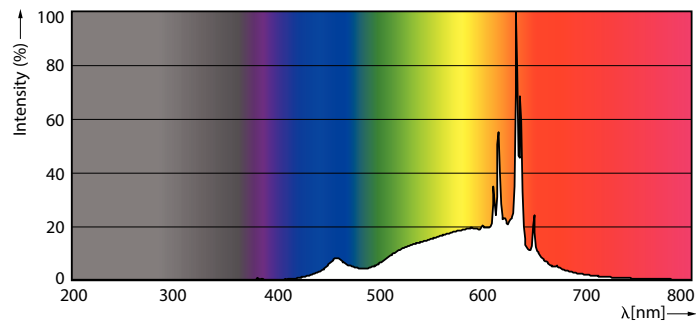

MasterClass Plastic (WarmGlow) A-Shape Lamps

8.8A19/MAS/927-22/FR/P/E26/T20 6/1CT

Provides a wide variety of premium features, such as best-in-class warm glow dimmability, 25,000 hours long lifetime, and Title 20 certification, ideal for decorative and ambient lighting in high-end retail outlets, hotels, and restaurants.

Product data

General Information		Operating and Electrical	
Cap-Base	E26 [Single Contact Medium Screw]	Line Frequency	60 Hz
Nominal lifetime	15,000 hour(s)	Input Frequency	60 Hz
Switching Cycle	50,000	Power Consumption	8.8 W
Lighting Technology	LED	Lamp Current (Nom)	80 mA
EU RoHS compliant	Yes	Wattage Equivalent	60 W
Starting Time (Nom)		0.5 s	
Warm-up time to 60% light		0.5 s	
Power Factor (Fraction)		0.7	
Voltage (Nom)		120 V	
Light Technical		Temperature	
Color Code	922-927 [CCT of 2200K-2700K]	T-Case Maximum (Nom)	176 °F
Beam Angle (Nom)	250 degree(s)	Controls and Dimming	
Luminous Flux	800 lm	Dimmable	Yes
Color Designation	Warm White (WW)	Mechanical and Housing	
Correlated Color Temperature (Nom)	2200 2700 K	Bulb Finish	Frosted
Luminous Efficacy (rated) (Nom)	90.00 lm/W		
Color Consistency	<4		
Color rendering index (CRI)	90		
LLMF At End Of Nominal Lifetime (Nom)	70 %		

MasterClass Plastic (WarmGlow) A-Shape Lamps

Bulb Shape	A19
UL Wet/ damp/ dry location	Damp location
Approval and Application	
Energy Consumption kWh/1000 h	- kWh
Energy Certifications	Energy Star
T20 compliant	Yes
Application Conditions	
can it be used in closed luminaires	Yes

Dimensional drawing

Product	D	C
8.8A19/MAS/927-22/FR/P/E26/T20 6/1CT	2-1/2 inch	4-7/16 inch

Photometric data

Spectral Power Distribution Colour - 8.8A19/MAS/927-22/FR/P/E26/T20 6/1CT

General uniform lighting - 8.8A19/MAS/927-22/FR/P/E26/T20 6/1CT