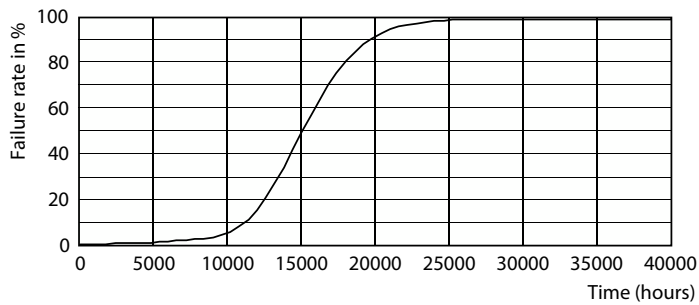

Lifetime

Life Expectancy Diagram - 8.8A19/MAS/927-22/FR/P/E26/T20 6/1CT