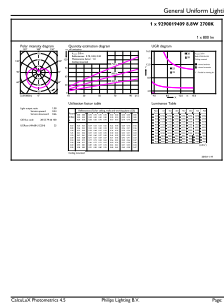

Product data

General Information		Operating and Electrical	
Cap-Base	E26 [Single Contact Medium Screw]	Line Frequency	60 Hz
Nominal lifetime	15,000 hour(s)	Input Frequency	60 Hz
Switching Cycle	50,000	Power Consumption	8.8 W
Lighting Technology	LED	Lamp Current (Nom)	80 mA
EU RoHS compliant	Yes	Wattage Equivalent	60 W
Starting Time (Nom)		0.5 s	
Warm-up time to 60% light		0.5 s	
Power Factor (Fraction)		0.7	
Voltage (Nom)		120 V	
Light Technical		Temperature	
Color Code	922-927 [CCT of 2200K-2700K]	T-Case Maximum (Nom)	176 °F
Beam Angle (Nom)	250 degree(s)	Controls and Dimming	
Luminous Flux	800 lm	Dimmable	Yes
Color Designation	Warm White (WW)	Mechanical and Housing	
Correlated Color Temperature (Nom)	2200 2700 K	Bulb Finish	Frosted
Luminous Efficacy (rated) (Nom)	90.00 lm/W		
Color Consistency	<4		
Color rendering index (CRI)	90		
LLMF At End Of Nominal Lifetime (Nom)	70 %		

MasterClass Plastic (WarmGlow) A-Shape Lamps

Bulb Shape	A19
UL Wet/ damp/ dry location	Damp location
Approval and Application	
Energy Consumption kWh/1000 h	- kWh
Energy Certifications	Energy Star
T20 compliant	Yes
Application Conditions	
can it be used in closed luminaires	Yes

Product Data	
Order product name	8.8A19/MAS/927-22/FR/P/E26/T20 6/1CT
Full product name	8.8A19/MAS/927-22/FR/P/E26/T20 6/1CT
Order code	479444
Material Nr. (12NC)	929001940904
Numerator - Quantity Per Pack	1
EAN/UPC - Product/Case	046677479442
Numerator - Packs per outer box	6
EAN/UPC - Case	50046677479447

Dimensional drawing

Product	D	C
8.8A19/MAS/927-22/FR/P/E26/T20 6/1CT	2-1/2 inch	4-7/16 inch

Photometric data

Spectral Power Distribution Colour - 8.8A19/MAS/927-22/FR/P/E26/T20 6/1CT

General uniform lighting - 8.8A19/MAS/927-22/FR/P/E26/T20 6/1CT