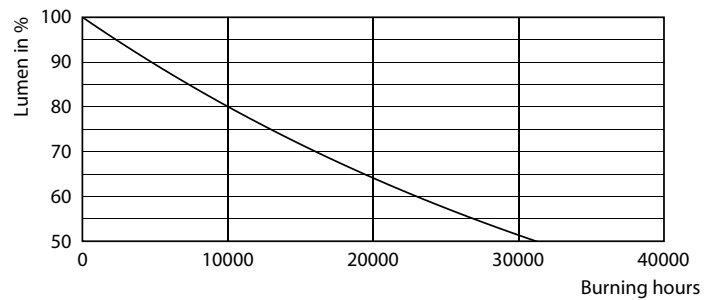

Product data

General Information		Operating and Electrical	
Cap-Base	E26 [Single Contact Medium Screw]	Line Frequency	60 Hz
Nominal lifetime	15,000 hour(s)	Input Frequency	60 Hz
Switching Cycle	50,000	Power Consumption	8.8 W
Lighting Technology	LED	Lamp Current (Nom)	80 mA
EU RoHS compliant	Yes	Wattage Equivalent	60 W
Starting Time (Nom)		0.5 s	
Warm-up time to 60% light		0.5 s	
Power Factor (Fraction)		0.7	
Voltage (Nom)		120 V	
Light Technical		Temperature	
Color Code	922-927 [CCT of 2200K-2700K]	T-Case Maximum (Nom)	176 °F
Beam Angle (Nom)	250 degree(s)	Controls and Dimming	
Luminous Flux	800 lm	Dimmable	Yes
Color Designation	Warm White (WW)	Mechanical and Housing	
Correlated Color Temperature (Nom)	2200 2700 K	Bulb Finish	Frosted
Luminous Efficacy (rated) (Nom)	90.00 lm/W		
Color Consistency	<4		
Color rendering index (CRI)	90		
LLMF At End Of Nominal Lifetime (Nom)	70 %		

Dimensional drawing

Product	D	C
8.8A19/MAS/927-22/FR/P/E26/T20 6/1CT	2-1/2 inch	4-7/16 inch

Photometric data

Spectral Power Distribution Colour - 8.8A19/MAS/927-22/FR/P/E26/T20 6/1CT

General uniform lighting - 8.8A19/MAS/927-22/FR/P/E26/T20 6/1CT

MasterClass Plastic (WarmGlow) A-Shape Lamps

Photometric data

Light Distribution Diagram - 8.8A19/MAS/927-22/FR/P/E26/T20 6/1CT

Lifetime

Life Expectancy Diagram - 8.8A19/MAS/927-22/FR/P/E26/T20 6/1CT

Lumen Maintenance Diagram - 8.8A19/MAS/927-22/FR/P/E26/T20 6/1CT