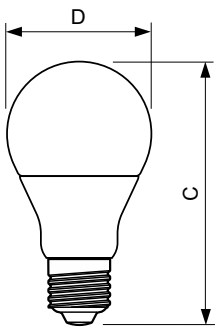

Product data

General Information		Operating and Electrical	
Cap-Base	E26 [Single Contact Medium Screw]	Line Frequency	60 Hz
Nominal lifetime	15,000 hour(s)	Input Frequency	60 Hz
Switching Cycle	50,000	Power Consumption	8.8 W
Lighting Technology	LED	Lamp Current (Nom)	80 mA
EU RoHS compliant	Yes	Wattage Equivalent	60 W
Starting Time (Nom)		0.5 s	
Warm-up time to 60% light		0.5 s	
Power Factor (Fraction)		0.7	
Voltage (Nom)		120 V	
Light Technical		Temperature	
Color Code	922-927 [CCT of 2200K-2700K]	T-Case Maximum (Nom)	176 °F
Beam Angle (Nom)	250 degree(s)	Controls and Dimming	
Luminous Flux	800 lm	Dimmable	Yes
Color Designation	Warm White (WW)	Mechanical and Housing	
Correlated Color Temperature (Nom)	2200 2700 K	Bulb Finish	Frosted
Luminous Efficacy (rated) (Nom)	90.00 lm/W		
Color Consistency	<4		
Color rendering index (CRI)	90		
LLMF At End Of Nominal Lifetime (Nom)	70 %		

MasterClass Plastic (WarmGlow) A-Shape Lamps

Bulb Shape	A19
UL Wet/ damp/ dry location	Damp location
Approval and Application	
Energy Consumption kWh/1000 h	- kWh
Energy Certifications	Energy Star
T20 compliant	Yes
Application Conditions	
can it be used in closed luminaires	Yes

Product Data	
Order product name	8.8A19/MAS/927-22/FR/P/E26/T20 6/1CT
Full product name	8.8A19/MAS/927-22/FR/P/E26/T20 6/1CT
Order code	479444
Material Nr. (12NC)	929001940904
Numerator - Quantity Per Pack	1
EAN/UPC - Product/Case	046677479442
Numerator - Packs per outer box	6
EAN/UPC - Case	50046677479447

Dimensional drawing

Product	D	C
8.8A19/MAS/927-22/FR/P/E26/T20 6/1CT	2-1/2 inch	4-7/16 inch

Photometric data

Spectral Power Distribution Colour - 8.8A19/MAS/927-22/FR/P/E26/T20 6/1CT

General uniform lighting - 8.8A19/MAS/927-22/FR/P/E26/T20 6/1CT