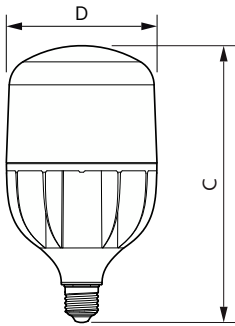

Product data

General Information		Luminous Efficacy (rated) (Nom)	
Cap-Base	E27 [E27]		114.00 lm/W
Nominal lifetime	20,000 hour(s)	Color Consistency	<6
Switching Cycle	50,000	Color rendering index (CRI)	80
Lighting Technology	LED	LLMF At End Of Nominal Lifetime (Nom)	70 %
EU RoHS compliant	Yes	Operating and Electrical	
Light Technical		Line Frequency	50 to 60 Hz
Color Code	830 [CCT of 3000K]	Input Frequency	50 to 60 Hz
Beam Angle (Nom)	240 degree(s)	Power Consumption	42 W
Luminous Flux	4,800 lm	Lamp Current (Nom)	240 mA
Color Designation	White (WH)	Starting Time (Nom)	0.5 s
Correlated Color Temperature (Nom)	3000 K	Warm-up time to 60% light	0.5 s
		Power Factor (Fraction)	0.9

Dimensional drawing

Product	D	C
TForce Core HB MV ND 48-42W E27 830	123 mm	225 mm

Photometric data

General uniform lighting - TForce Core HB MV ND 48-42W E27 830

Spectral Power Distribution Colour - TForce Core HB MV ND 48-42W E27 830