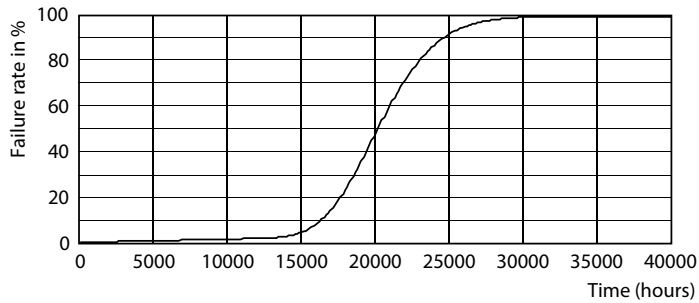

TrueForce Core LED Industrial and Retail (Highbay – HPI/SON/HPL)

Photometric data

Light Distribution Diagram - TForce Core HB MV ND 48-42W E27 830

Lifetime

Life Expectancy Diagram - TForce Core HB MV ND 48-42W E27 830

Lumen Maintenance Diagram - TForce Core HB MV ND 48-42W E27 830