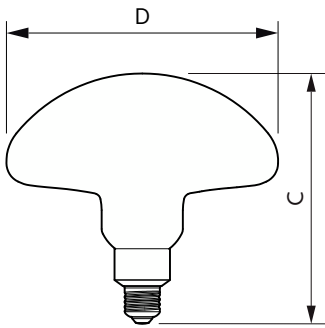

Product	D	C
LEDClassic 30W Mushroom E27 2000K GOLD D	202 mm	188 mm

Données photométriques

General uniform lighting - LEDClassic 30W Mushroom E27 2000K GOLD D

Spectral Power Distribution Colour - LEDClassic 30W Mushroom E27 2000K GOLD D