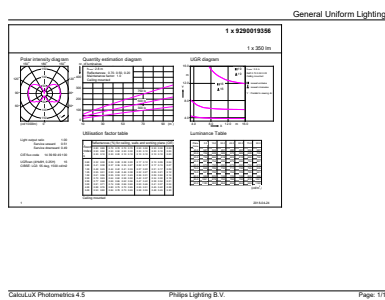

Product	D	C
LEDClassic 30W Mushroom E27 2000K GOLD D	202 mm	188 mm

Données photométriques

General uniform lighting - LEDClassic 30W Mushroom E27 2000K GOLD D

Spectral Power Distribution Colour - LEDClassic 30W Mushroom E27 2000K GOLD D