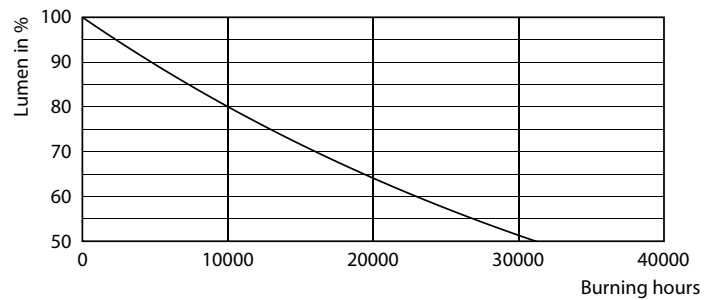

MASTER Value Decorative LED bulbs

Fotometriska data

General uniform lighting - CLA LEDBulb D 8-50W A60 E27 822 GOLD

Livslängd

Life Expectancy Diagram - CLA LEDBulb D 8-50W A60 E27 822 GOLD

Lumen Maintenance Diagram - CLA LEDBulb D 8-50W A60 E27 822 GOLD