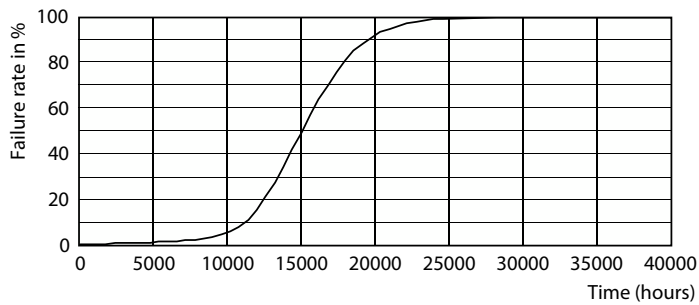

Life Expectancy Diagram - CLA LEDBulb D 8-50W A60 E27 822 GOLD