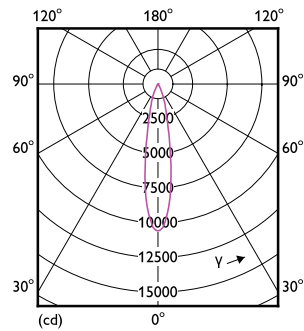

Photometric data

Light Distribution Diagram - 33PAR38/PER/830/F25/DIM/120V 6/1FB