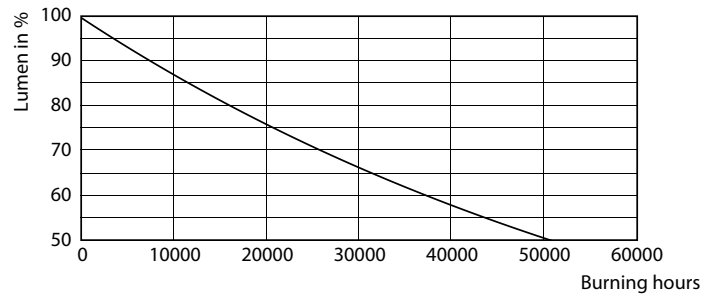

Lumen Maintenance Diagram - 33PAR38/PER/830/F25/DIM/120V 6/1FB