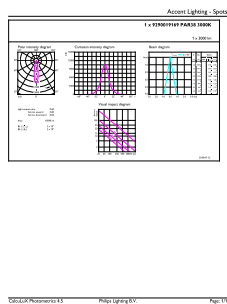

Photometric data

Accent Lighting Spots - 33PAR38/PER/830/F25/DIM/120V 6/1FB