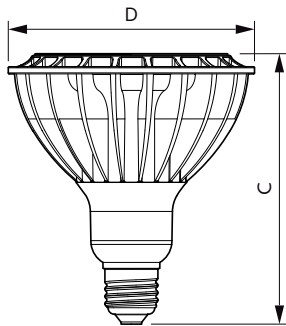

### Product data

General Information		Power Consumption	
Cap-Base	E26 [Single Contact Medium Screw]	Lamp Current (Nom)	300 mA
Nominal lifetime	25,000 hour(s)	Wattage Equivalent	250 W
Switching Cycle	50,000	Starting Time (Nom)	0.5 s
Lighting Technology	LED	Warm-up time to 60% light	0.5 s
EU RoHS compliant	Yes	Power Factor (Fraction)	0.95
		Voltage (Nom)	120 V
Light Technical		Temperature	
Color Code	830 [CCT of 3000K]	T-Case Maximum (Nom)	90 °C
Beam Angle (Nom)	25 degree(s)		
Luminous Flux	3,000 lm	Controls and Dimming	
Luminous Intensity (Nom)	10,000 cd	Dimmable	Yes
Color Designation	White (WH)		
Correlated Color Temperature (Nom)	3000 K	Mechanical and Housing	
Luminous Efficacy (rated) (Nom)	90.00 lm/W	Bulb Finish	Clear
Color Consistency	<4	Bulb Material	Aluminum
Color rendering index (CRI)	80	Bulb Shape	PAR38
LLMF At End Of Nominal Lifetime (Nom)	70 %	UL Wet/ damp/ dry location	Damp location
Operating and Electrical		Approval and Application	
Line Frequency	50 to 60 Hz	Suitable For Accent Lighting	Yes
Input Frequency	50 to 60 Hz		

## Dimensional drawing

Product	D	C
33PAR38/PER/830/F25/DIM/120V 6/1FB	123 mm	133 mm