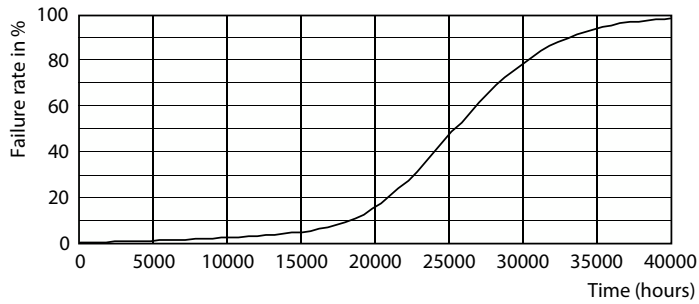

Lifetime

Life Expectancy Diagram - 33PAR38/PER/830/F25/DIM/120V 6/1FB