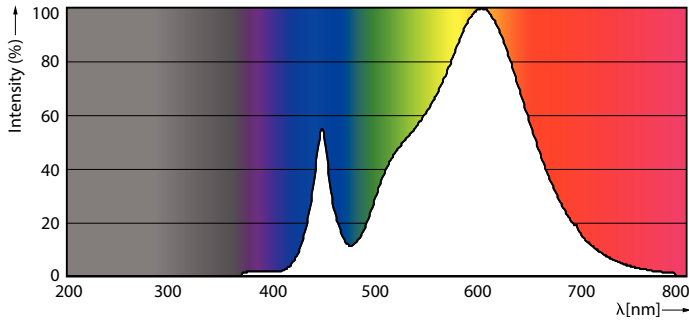

TrueForce High Lumen PAR

Photometric data

Spectral Power Distribution Colour - 33PAR38/PER/830/F25/DIM/120V 6/1FB