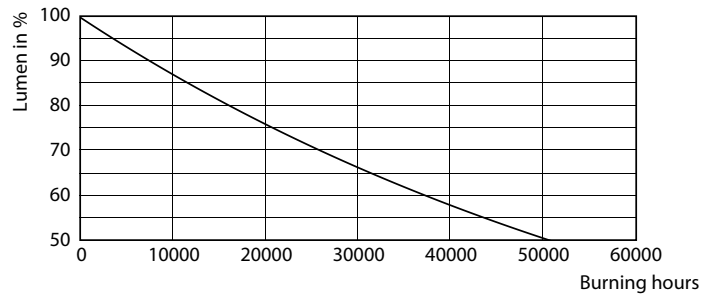

TrueForce High Lumen PAR

Lifetime

Life Expectancy Diagram - 36PAR38/PER/830/S15/ND/120V 6/1FB

Lumen Maintenance Diagram - 36PAR38/PER/830/S15/ND/120V 6/1FB