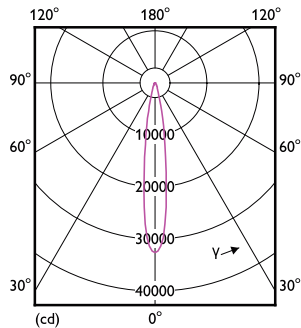

Light Distribution Diagram - 36PAR38/PER/830/S15/ND/120V 6/1FB

Accent Lighting - Spots

Accent Lighting Spots - 36PAR38/PER/830/S15/ND/120V 6/1FB