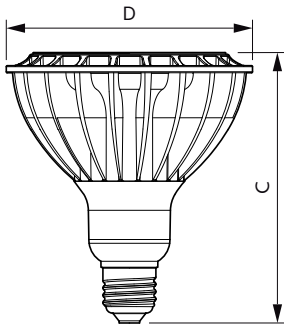

TrueForce High Lumen PAR

Energy Certifications	Energy Star
Product Data	
Order product name	36PAR38/PER/830/S15/ND/120V 6/1FB
Full product name	36PAR38/PER/830/S15/ND/120V 6/1FB
Order code	929001916604
Material Nr. (12NC)	929001916604

Numerator - Quantity Per Pack	1
EAN/UPC - Product/Case	046677534585
Numerator - Packs per outer box	6
EAN/UPC - Case	50046677534580

Dimensional drawing

Product	D	C
36PAR38/PER/830/S15/ND/120V 6/1FB	123 mm	133 mm