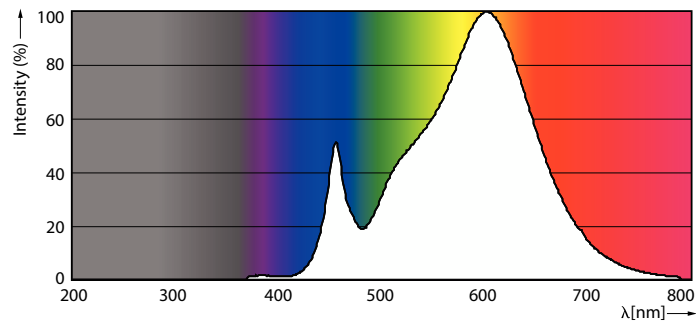

Photometric data

Spectral Power Distribution Colour - 36PAR38/PER/830/S15/ND/120V 6/1FB