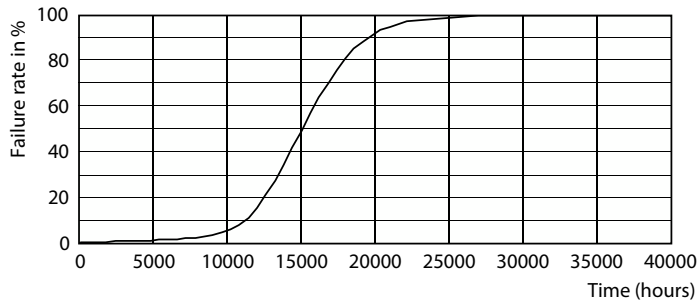

Lampes LED Designs et Décoratives DIM

Durée de vie

Life Expectancy Diagram - LED giant E27 G200 modern D + black CORD