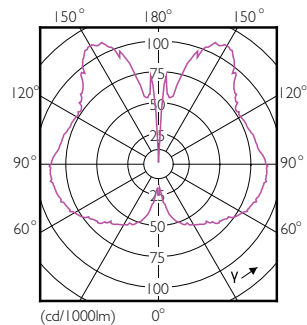

Product	D	C
LED giant E27 G200 modern D + black CORD	200 mm	286 mm

Données photométriques

Spectral Power Distribution Colour - LED giant E27 G200 modern D + black CORD

General uniform lighting - LED giant E27 G200 modern D + black CORD