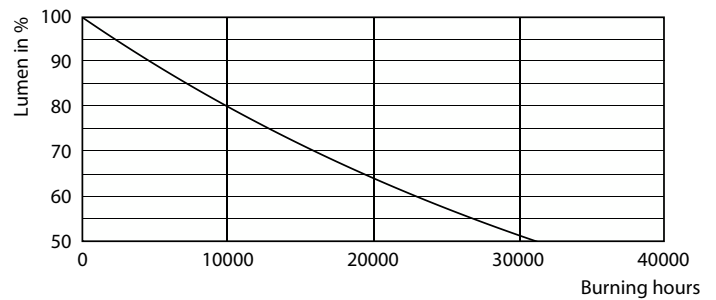

CorePro Plastic LED Specialties

Fotometriska data

Light Distribution Diagram - CorePro LED Stick ND 9.5-75W T38 E27 840

Livslängd

Life Expectancy Diagram - CorePro LED Stick ND 9.5-75W T38 E27 840

Lumen Maintenance Diagram - CorePro LED Stick ND 9.5-75W T38 E27 840