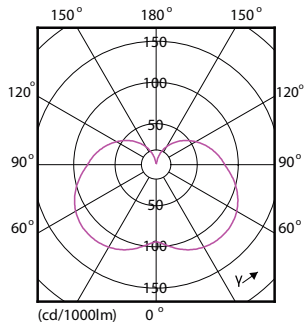

Måttskiss

Product	D	C
CorePro LED Stick ND 9.5-75W T38 E27 840	37,2 mm	114,3 mm

Fotometriska data

Spectral Power Distribution Colour - CorePro LED Stick ND 9.5-75W T38 E27 840

General uniform lighting - CorePro LED Stick ND 9.5-75W T38 E27 840

CorePro Plastic LED Specialties

Fotometriska data

Light Distribution Diagram - CorePro LED Stick ND 9.5-75W T38 E27 840

Livslängd

Life Expectancy Diagram - CorePro LED Stick ND 9.5-75W T38 E27 840

Lumen Maintenance Diagram - CorePro LED Stick ND 9.5-75W T38 E27 840