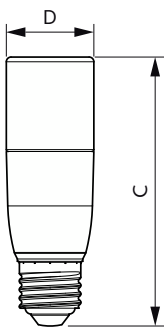

Måttskiss

Product	D	C
CorePro LED Stick ND 9.5-75W T38 E27 840	37,2 mm	114,3 mm

Fotometriska data

Spectral Power Distribution Colour - CorePro LED Stick ND 9.5-75W T38 E27 840

General uniform lighting - CorePro LED Stick ND 9.5-75W T38 E27 840