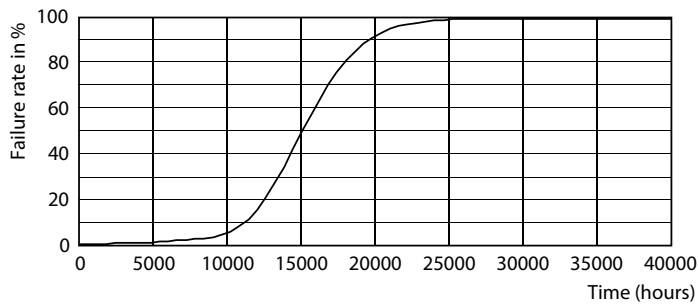

Livslängd

Life Expectancy Diagram - CorePro LED Stick ND 9.5-75W T38 E27 840